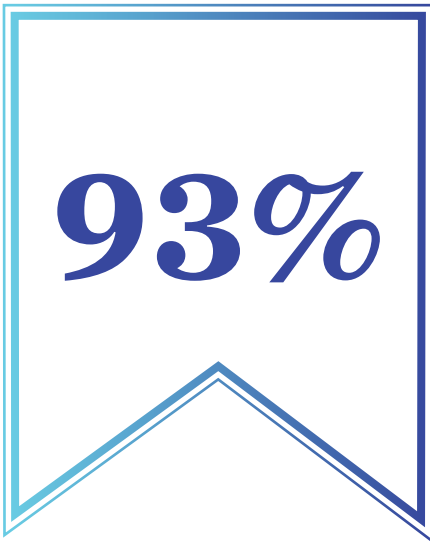

University of Dayton
Career Services

WORKING WITHIN CHOSEN FIELD OR A STEPPING STONE TOWARDS IT.

FIRST DESTINATION AFTER GRADUATION

Destination	Responses	Percentages
New Job	144	60%
Enrolled in Graduate School	78	32%
Temporary/Contract work assignment	9	4%
Freelance	2	<1%
Self-employed/Entrepreneur	2	<1%
Fellowship	1	<1%
Military	1	<1%
Volunteer or Service Program	1	<1%
Post-graduation internship	0	0%
Pursuing Personal Interests	0	0%
Actively seeking work	4	2%
Actively seeking additional education	0	0%
Total Respondents	242	
Total Success Rate	238	