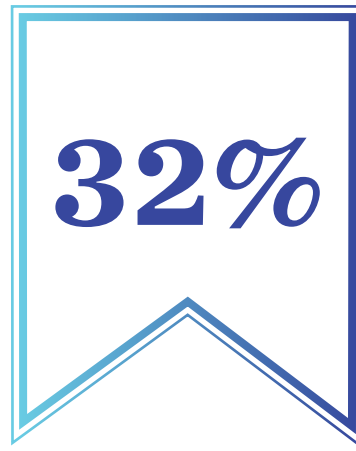

PERCENTAGE

GRADUATE SCHOOL BY MAJOR

Adolescence to Young Adult

University of Notre Dame	South Bend, IN	Masters	Secondary Education Mathematics

Dietetics

Ball State University	Muncie, IN	Masters	Dietetics
Ball State University	Muncie, IN	Masters	Nutrition and Dietetics
Case Western Reserve University	Cleveland, OH	Masters	Nutrition
Marshall University	Huntington, WV	Masters	Dietetics
Rush University	Chicago, IL	Masters	Clinical Nutrition/Dietetics
University of Chicago	Chicago, IL	Certificate	Dietetics
University of Dayton	Dayton, OH	Masters	Dietetics and Nutrition
University of Dayton	Dayton, OH	Masters	Dietetics and Nutrition
University of Dayton	Dayton, OH	Masters	Physician Assistant
University of Pittsburgh	Pittsburgh, PA	Masters	Dietetics