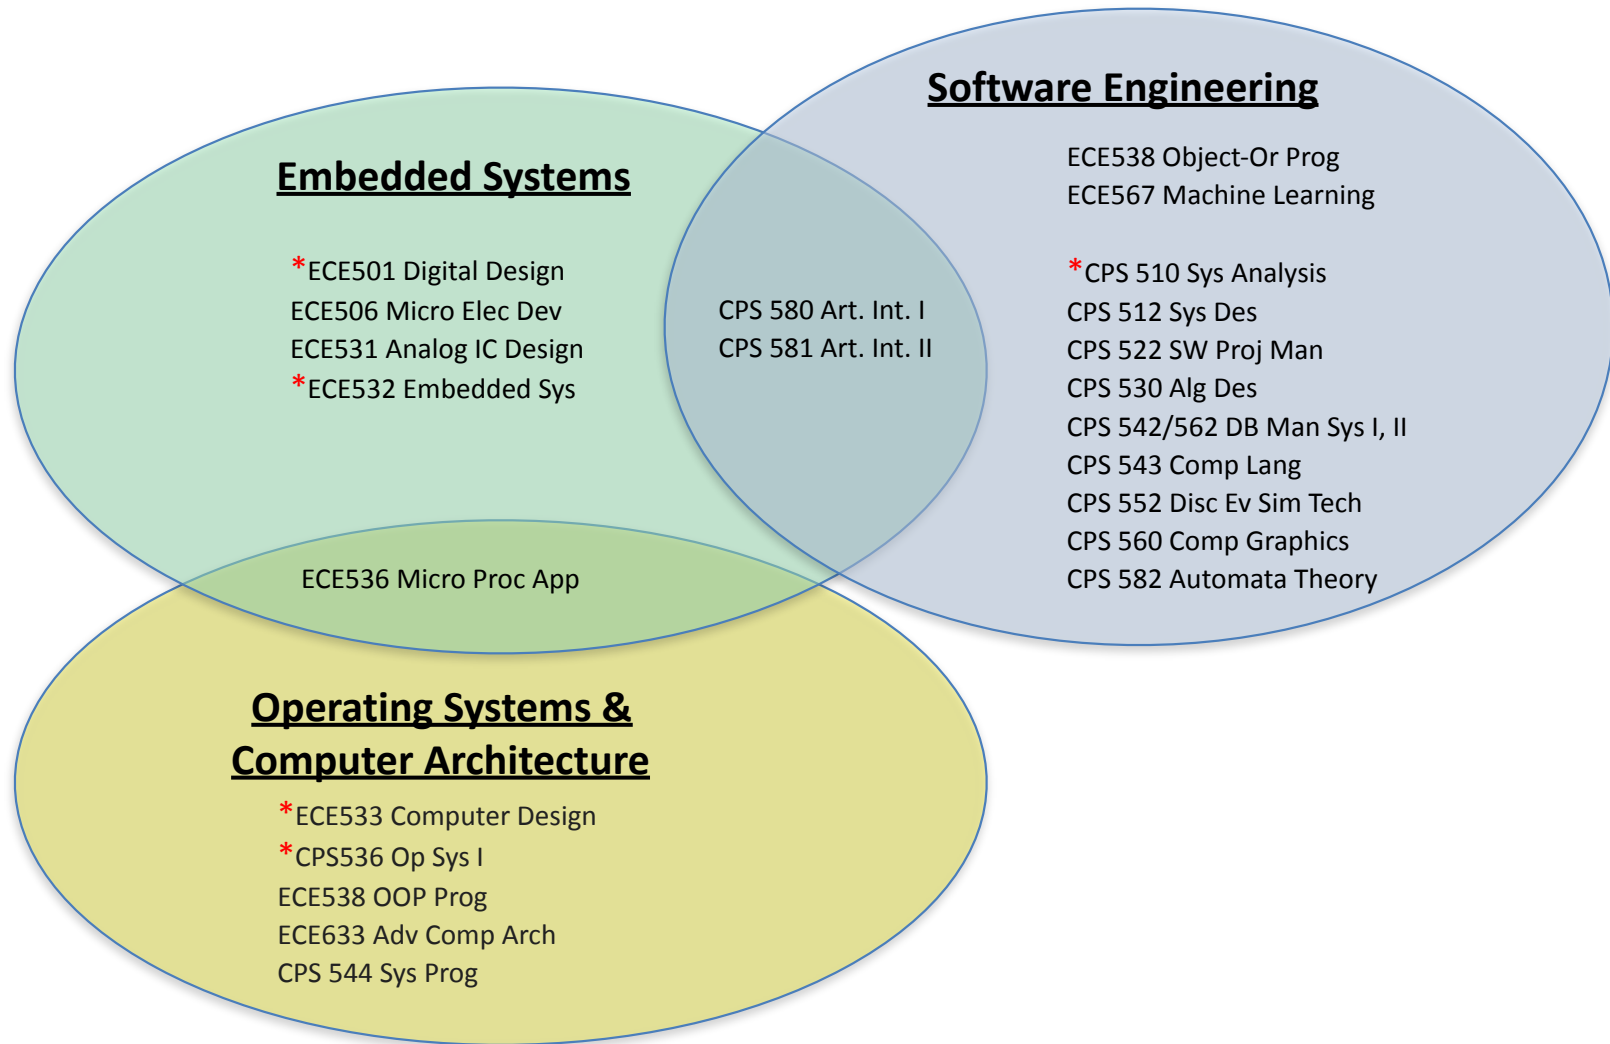

# ELE - Sensors and Devices

Spring 2021

\* ELE core courses

# ELE- Signals and Systems

Spring 2021

\* ELE core courses

† PhD math courses

# MSCPE - Programming Systems

Spring 2021

\* CPE core courses

# MSCPE - Computing and Networking Systems

Spring 2021

\* CPE core courses

† PhD math courses