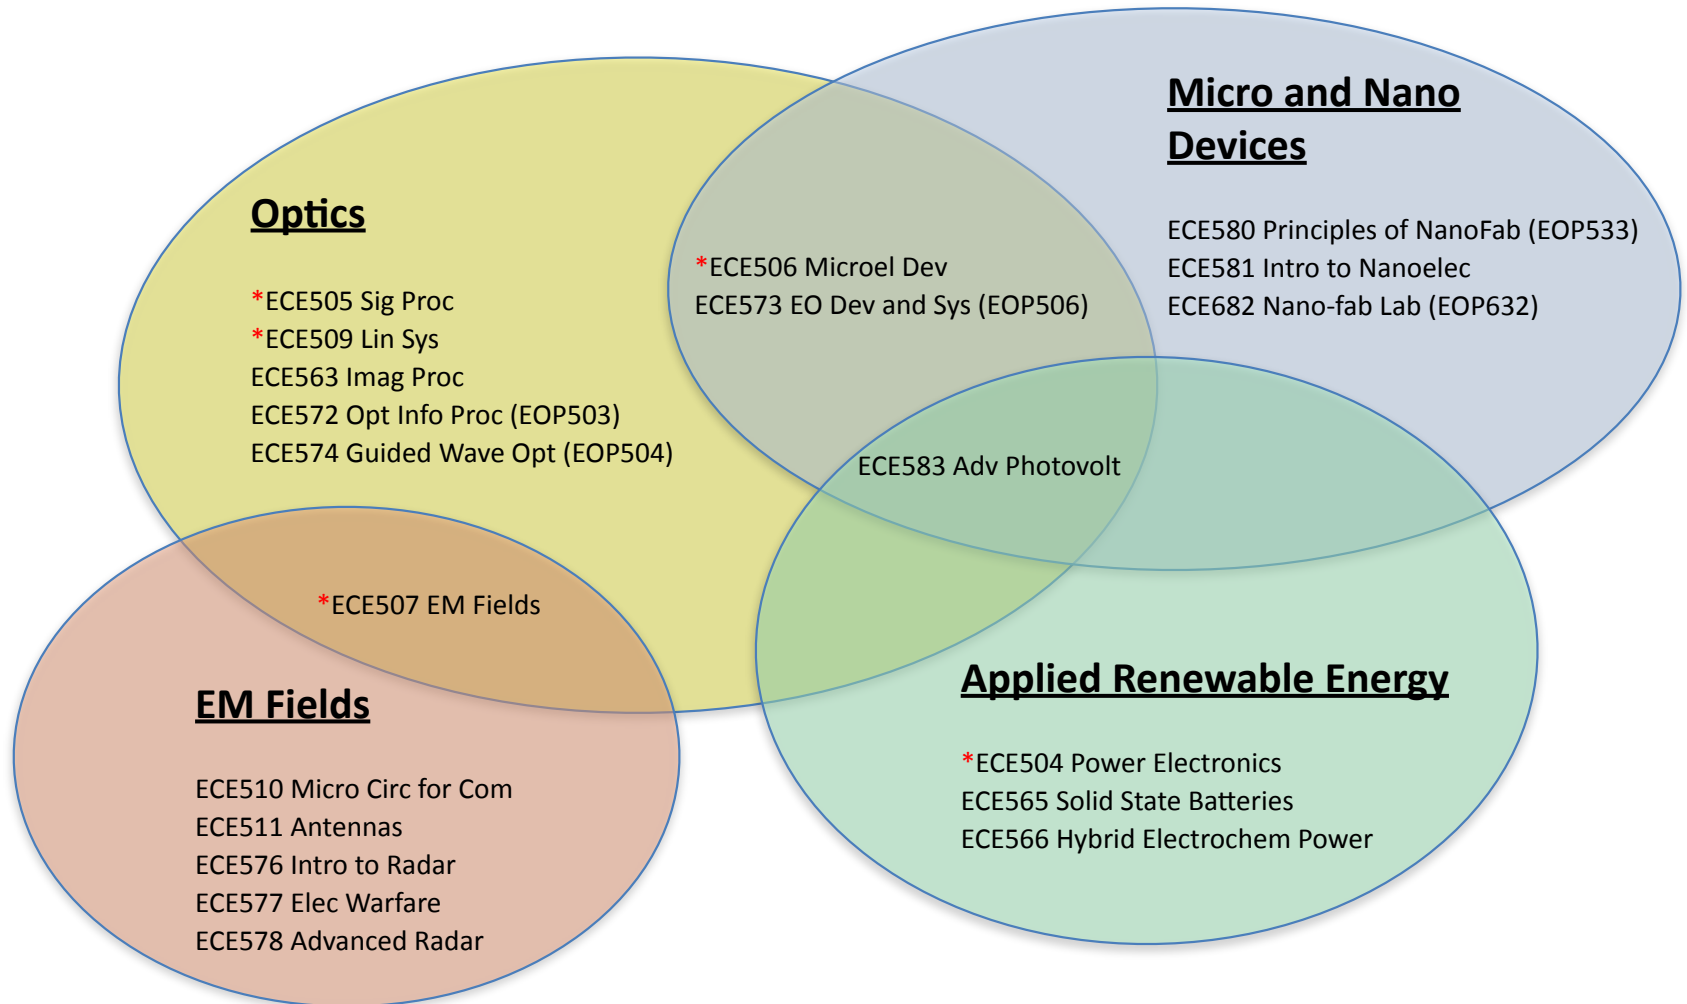

# ELE - Sensors and Devices

Spring 2021

\* ELE core courses