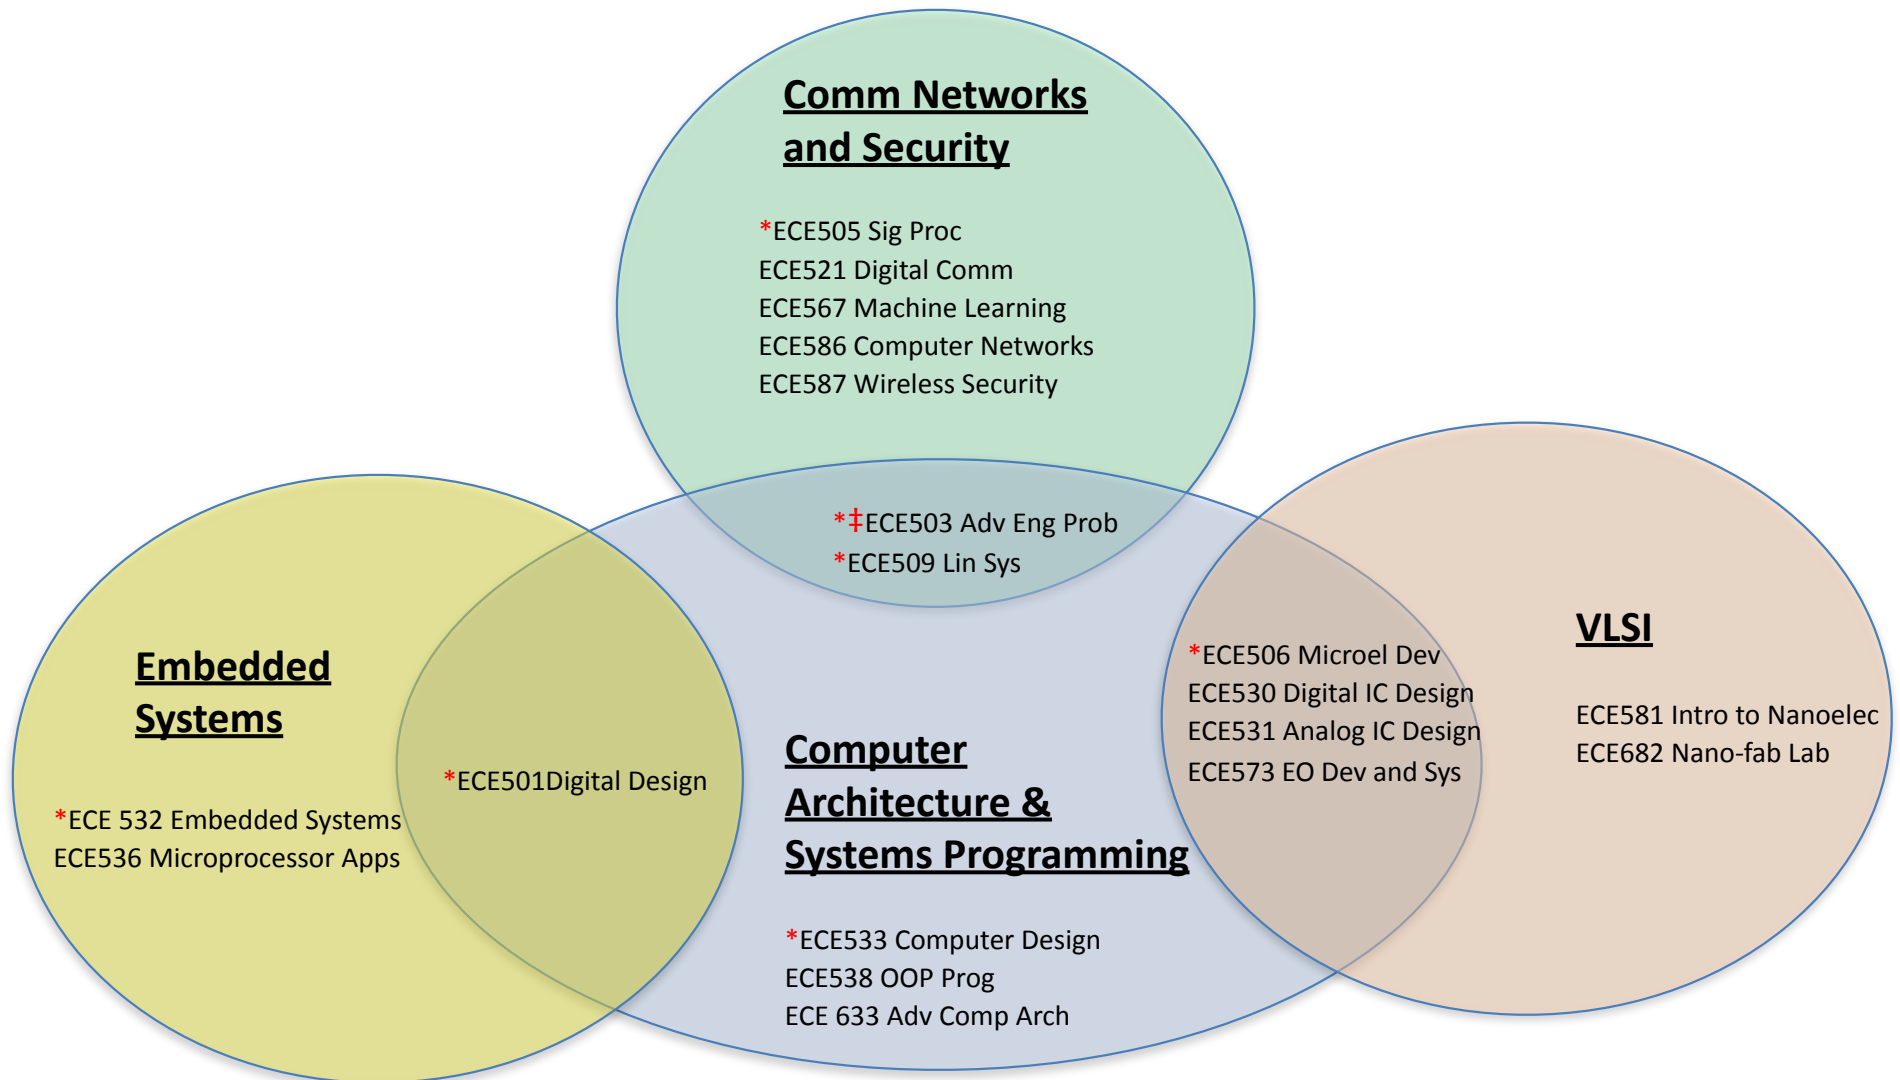

# ELE - Computing Systems

Spring 2021

\* ELE core courses

‡ PhD math courses

# ELE - Sensors and Devices

Spring 2021

\* ELE core courses

# ELE- Signals and Systems

Spring 2021

\* ELE core courses

† PhD math courses

# MSCPE - Programming Systems

Spring 2021

\* CPE core courses