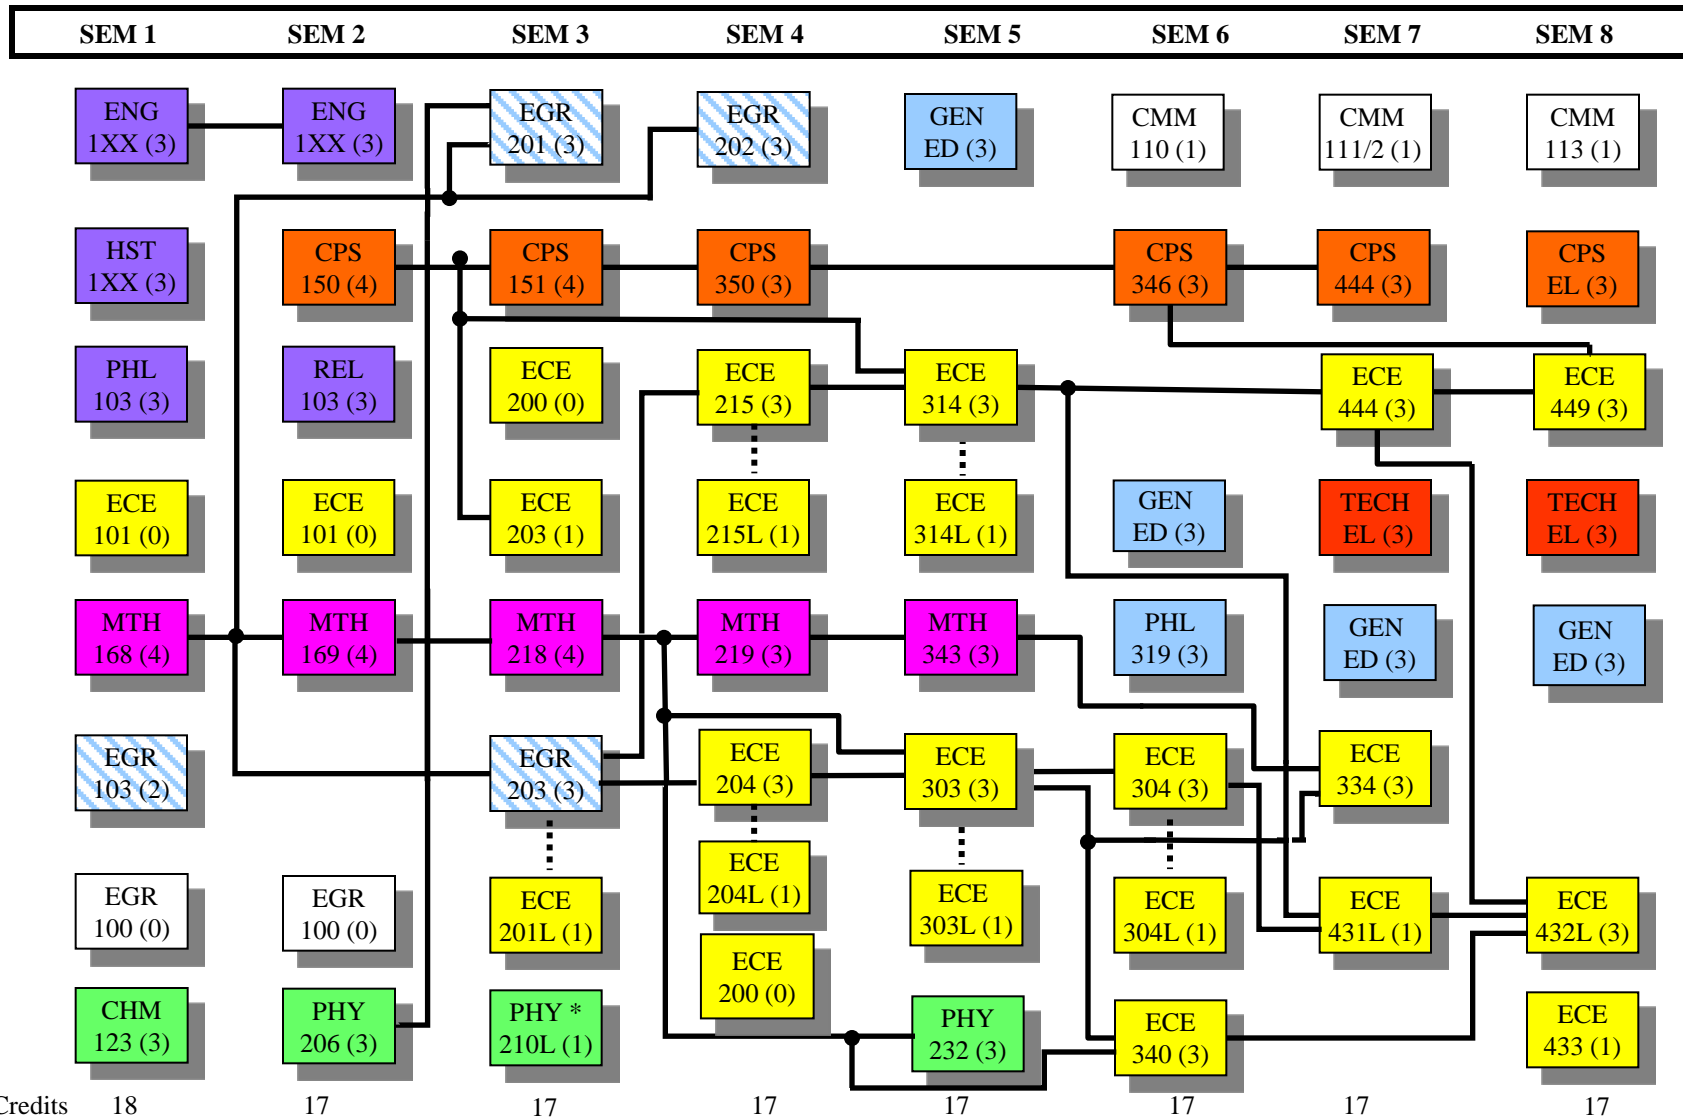

BACHELOR OF SCIENCE IN COMPUTER ENGINEERING

AY2011-12

Credits

18

17

17

17

17

17

17

17

Humanities base

General Science

ECE courses

Computer Science

..... Co-requisite

— Prerequisites (left to right)

● Branch Point

* CHM-123L can be taken instead.

General education
electives (4 areas,
3 in your cluster)

Math

Technical electives

Integrated
Engineering
Core