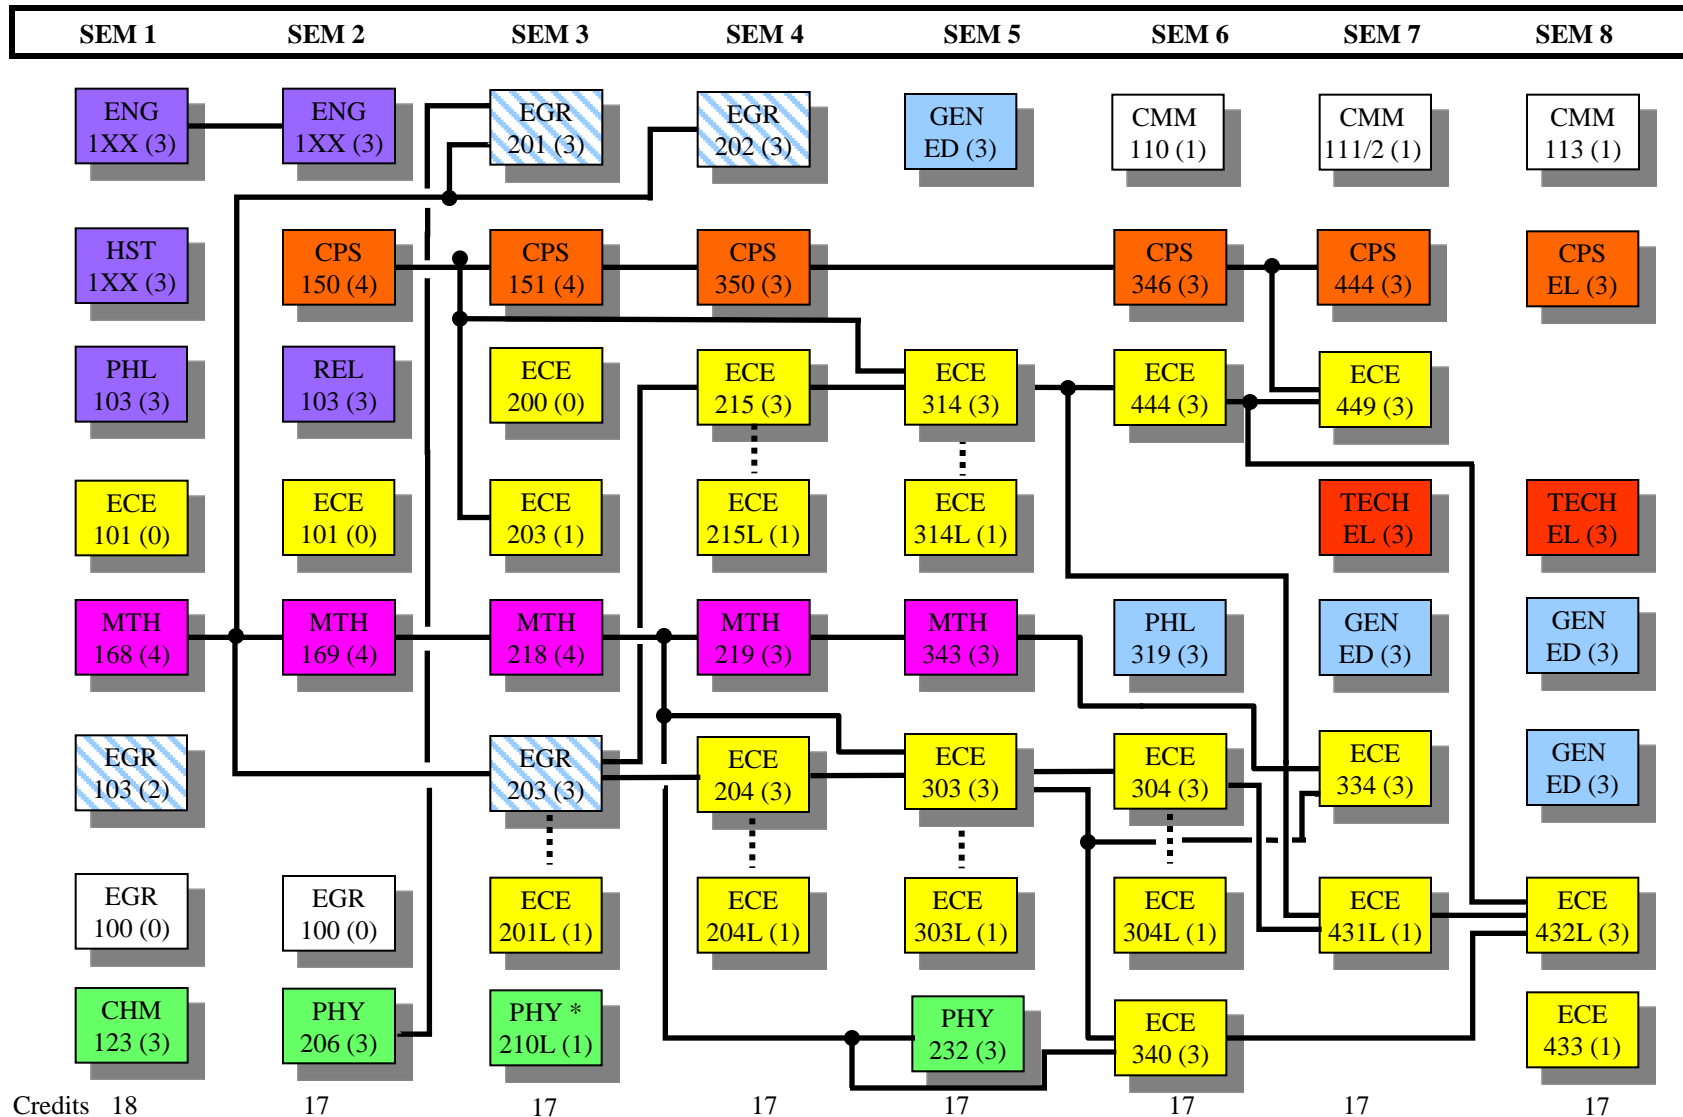

BACHELOR OF SCIENCE IN COMPUTER ENGINEERING

AY2009-10

Humanities base	General Science	ECE courses	Computer Science	Co-requisite	* CHM-123L can be taken instead.
General education electives (4 areas, 3 in your cluster)	Math	Technical electives	Integrated Engineering Core	Prerequisites (left to right)	
				Branch Point	