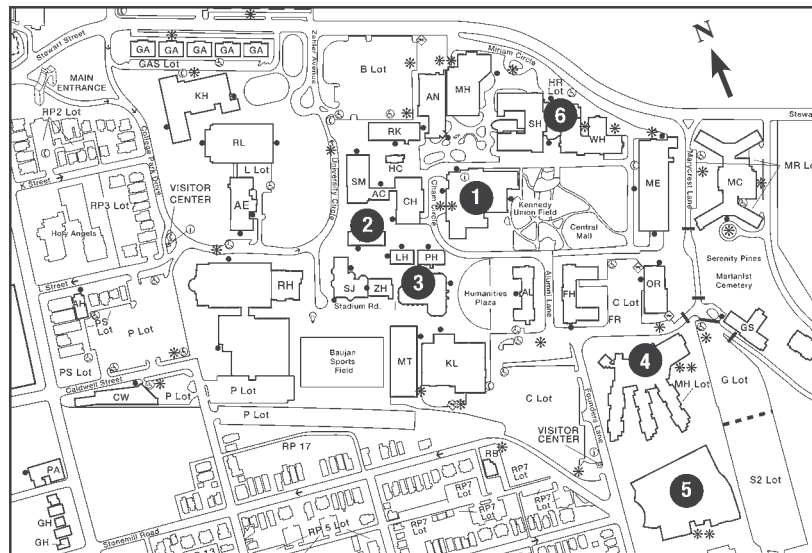

Schedule of Events

5:00	UD students meet and form lines in KU field and are escorted to pick up children in C-lot.	
5:30	Buses arrive, students pick up children	C-Lot
5:30	Opening Ceremony Live Nativity, Lighting of the Tree and Santa's Arrival	Humanities Plaza
5:30-8:30	Ellie's Carnival	RecPlex
7:30-8:30	Refreshments	Humanities Plaza
8:00	Children return to buses	C-Lot
9:00	Mass for the Feast of the Immaculate Conception	Chapel

Operation Center/Lost and Found

Located in the Christmas on Campus office, KU 210.
If your child becomes ill, injured, or lost, please report to this area.

Map and Legend

- | | |
|----------------------------------|--------------------|
| 1 – Kennedy Union | 4 – Marianist Hall |
| 2 – Immaculate Conception Chapel | 5 – RecPlex |
| 3 – Humanities Center | 6 – Science Center |

Torch Lounge

6:00-6:30 Jim McCutcheon Guitar.....Torch Lounge
6:30-7:00 Hands in Harmony Sign Language.....Torch Lounge
7:00-7:30 Nick Fister Piano.....Torch Lounge

The Hanger

6:00-6:30 Pep Band.....The Hanger
6:30-7:00 On the Fly Improv.....The Hanger