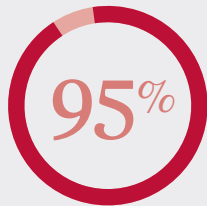

Graduates of All Undergraduate Programs

CAREER SERVICES | FLYER FIRST DESTINATION SURVEY | 2016-2017

Success Rate

Total Responses

Knowledge Rate*

Destination	Responses	Percentages
Employed	1092	68%
Attending Graduate School	341	21%
Volunteer or Service Program	38	2%
Post-Graduation Internship	24	2%
Military Service	21	1%
Personal Interests	7	<1%
Actively Seeking Employment	58	4%
Actively Seeking Education	12	1%
Unsure of Plans	7	<1%