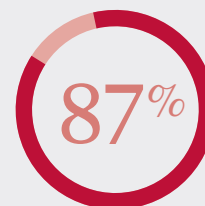

Graduates of All Undergraduate Programs

CAREER SERVICES | FLYER FIRST DESTINATION SURVEY | 2016-2017

Success Rate

Total Responses

Knowledge Rate*

Destination	Responses	Percentages
Employed	1092	68%
Attending Graduate School	341	21%
Volunteer or Service Program	38	2%
Post-Graduation Internship	24	2%
Military Service	21	1%
Personal Interests	7	<1%
Actively Seeking Employment	58	4%
Actively Seeking Education	12	1%
Unsure of Plans	7	<1%