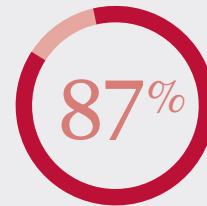

Graduates of All Undergraduate Programs

CAREER SERVICES | FLYER FIRST DESTINATION SURVEY | 2016-2017

Success Rate

Total Responses

Knowledge Rate*

Destination	Responses	Percentages
Employed	1092	68%
Attending Graduate School	341	21%
Volunteer or Service Program	38	2%
Post-Graduation Internship	24	2%
Military Service	21	1%
Personal Interests	7	<1%
Actively Seeking Employment	58	4%
Actively Seeking Education	12	1%
Unsure of Plans	7	<1%