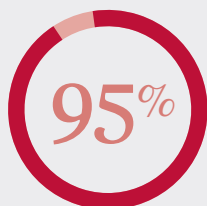

Graduates of All Undergraduate Programs

CAREER SERVICES | FLYER FIRST DESTINATION SURVEY | 2016-2017

Success Rate

Total Responses

Knowledge Rate*

Destination	Responses	Percentages
Employed	1092	68%
Attending Graduate School	341	21%
Volunteer or Service Program	38	2%
Post-Graduation Internship	24	2%
Military Service	21	1%
Personal Interests	7	<1%
Actively Seeking Employment	58	4%
Actively Seeking Education	12	1%
Unsure of Plans	7	<1%