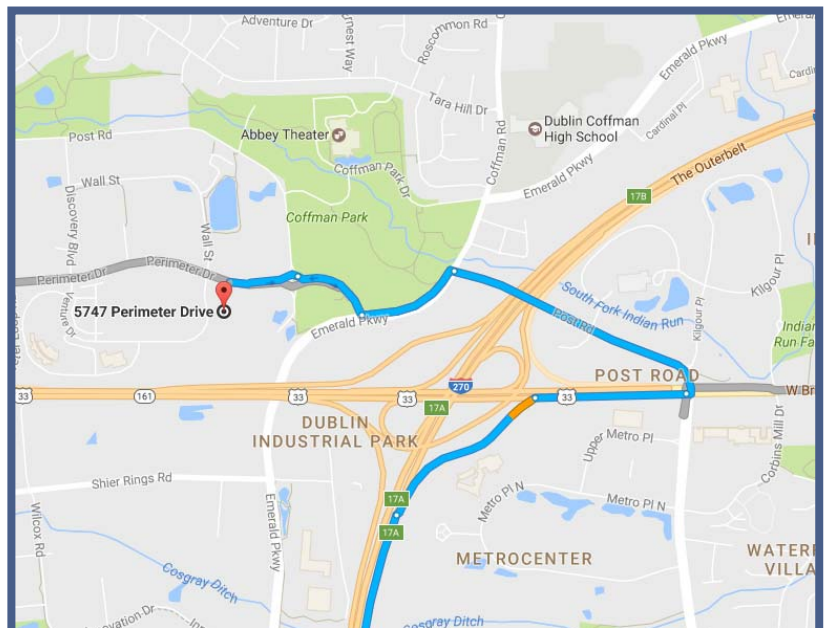

Directions to 5747 Perimeter Dr:

The Center for Leadership is pleased to be able to offer classes at our new location at the University of Dayton Dublin Campus. University of Dayton's Dublin Campus is located in the Columbus metropolitan area. Dublin Campus is located on 5747 Perimeter Drive, however the entrance to the parking lot is located on Venture Drive. The first entrance leads into the North parking lot and the second entrance on Venture Drive is marked with a brown University of Dayton sign and is located across from the building's main entrance. Park in a UD parking spot (yellow only), then proceed to enter in the north side of the building.

Traveling East on I-70 (park in a yellow UD parking spot)

Take Exit 17A to merge onto OH-161E/US 33 E towards Dublin, turn left onto Post Rd and follow until Emerald Pkwy. Turn left onto Emerald Pkwy, then right onto Perimeter Dr. At the traffic circle, take the 2nd exit and stay on Perimeter Dr. The parking lot entrance is located on Venture Drive. Turn onto Venture Drive, Dublin Campus will be on your left. Parking can be found in the yellow parking spots on the North side of the building and overflow parking can be found in the South parking lot behind the building.

After parking, proceed on the sidewalk to the North entrance of the building. A Center for Leadership staff member will be at the lobby to greet you.

Note: Please park in Yellow UD spaces only, No UD parking permit is required for Dublin Campus