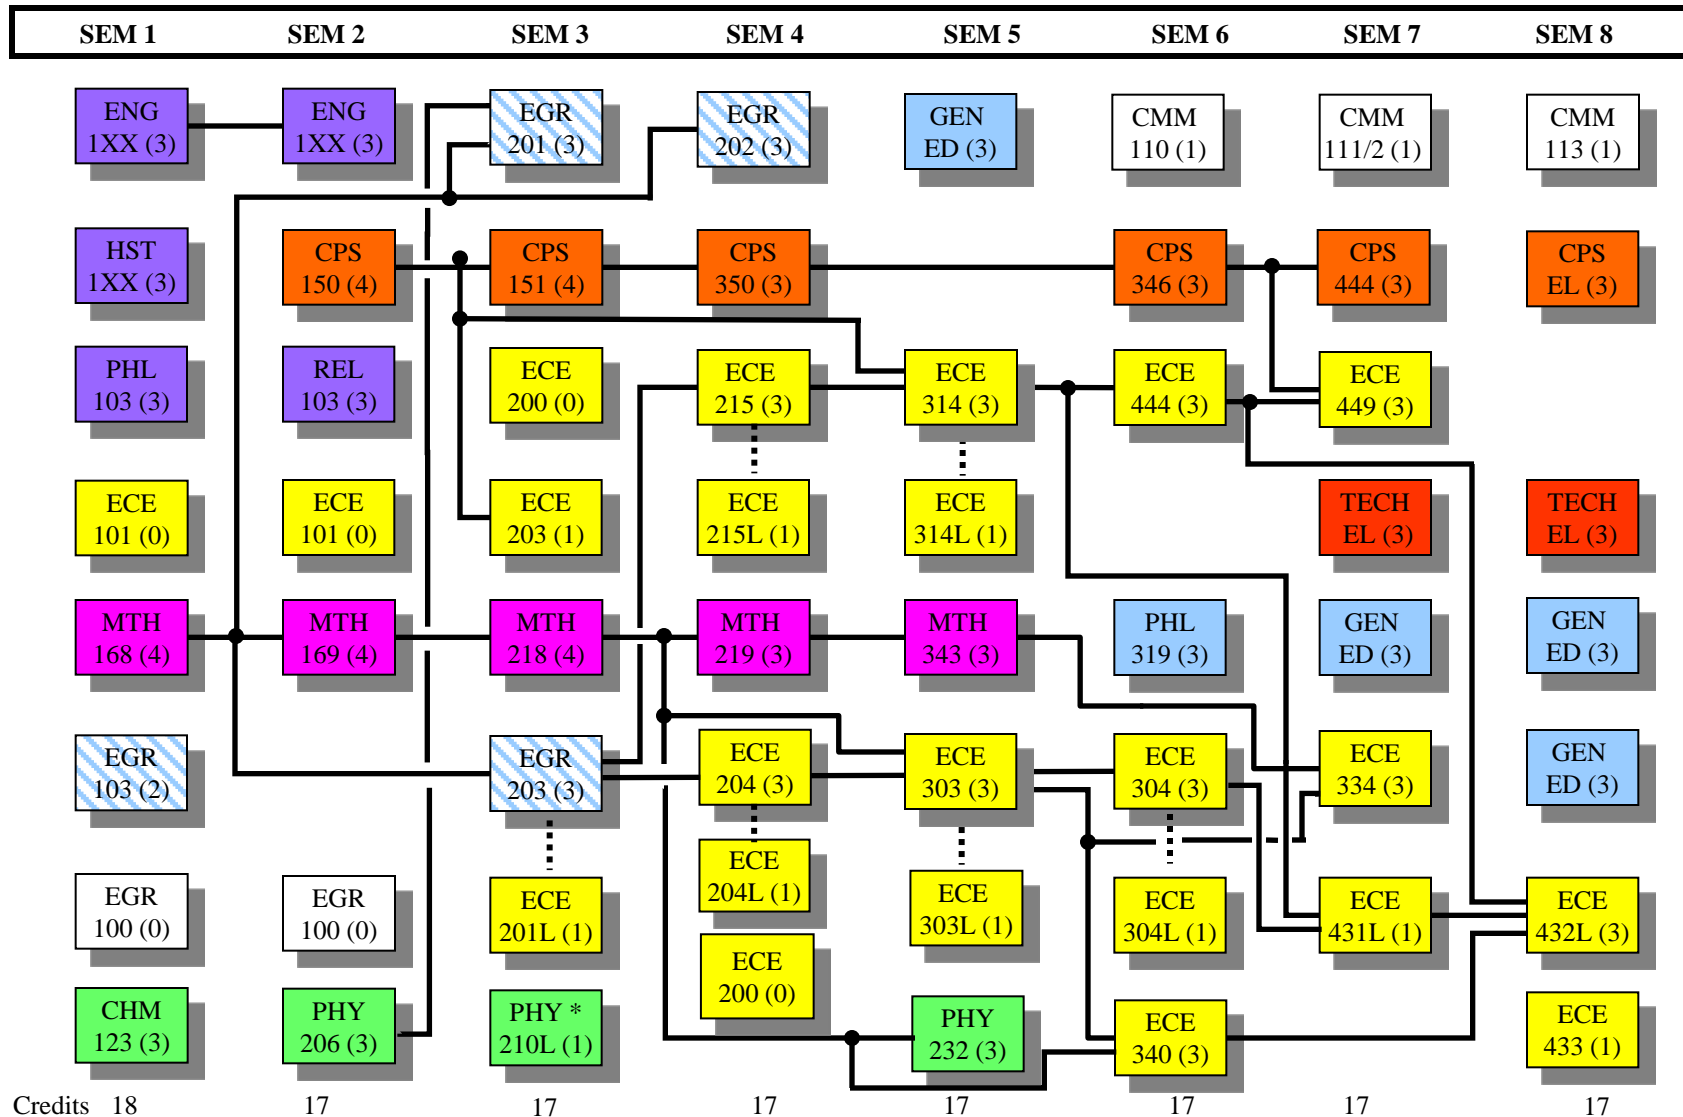

# BACHELOR OF SCIENCE IN COMPUTER ENGINEERING

AY2011-12

Humanities base	General Science	ECE courses	Computer Science	Co-requisite	* CHM-123L can be taken instead.
General education electives (4 areas, 3 in your cluster)	Math	Technical electives	Integrated Engineering Core	Prerequisites (left to right)	
				Branch Point	