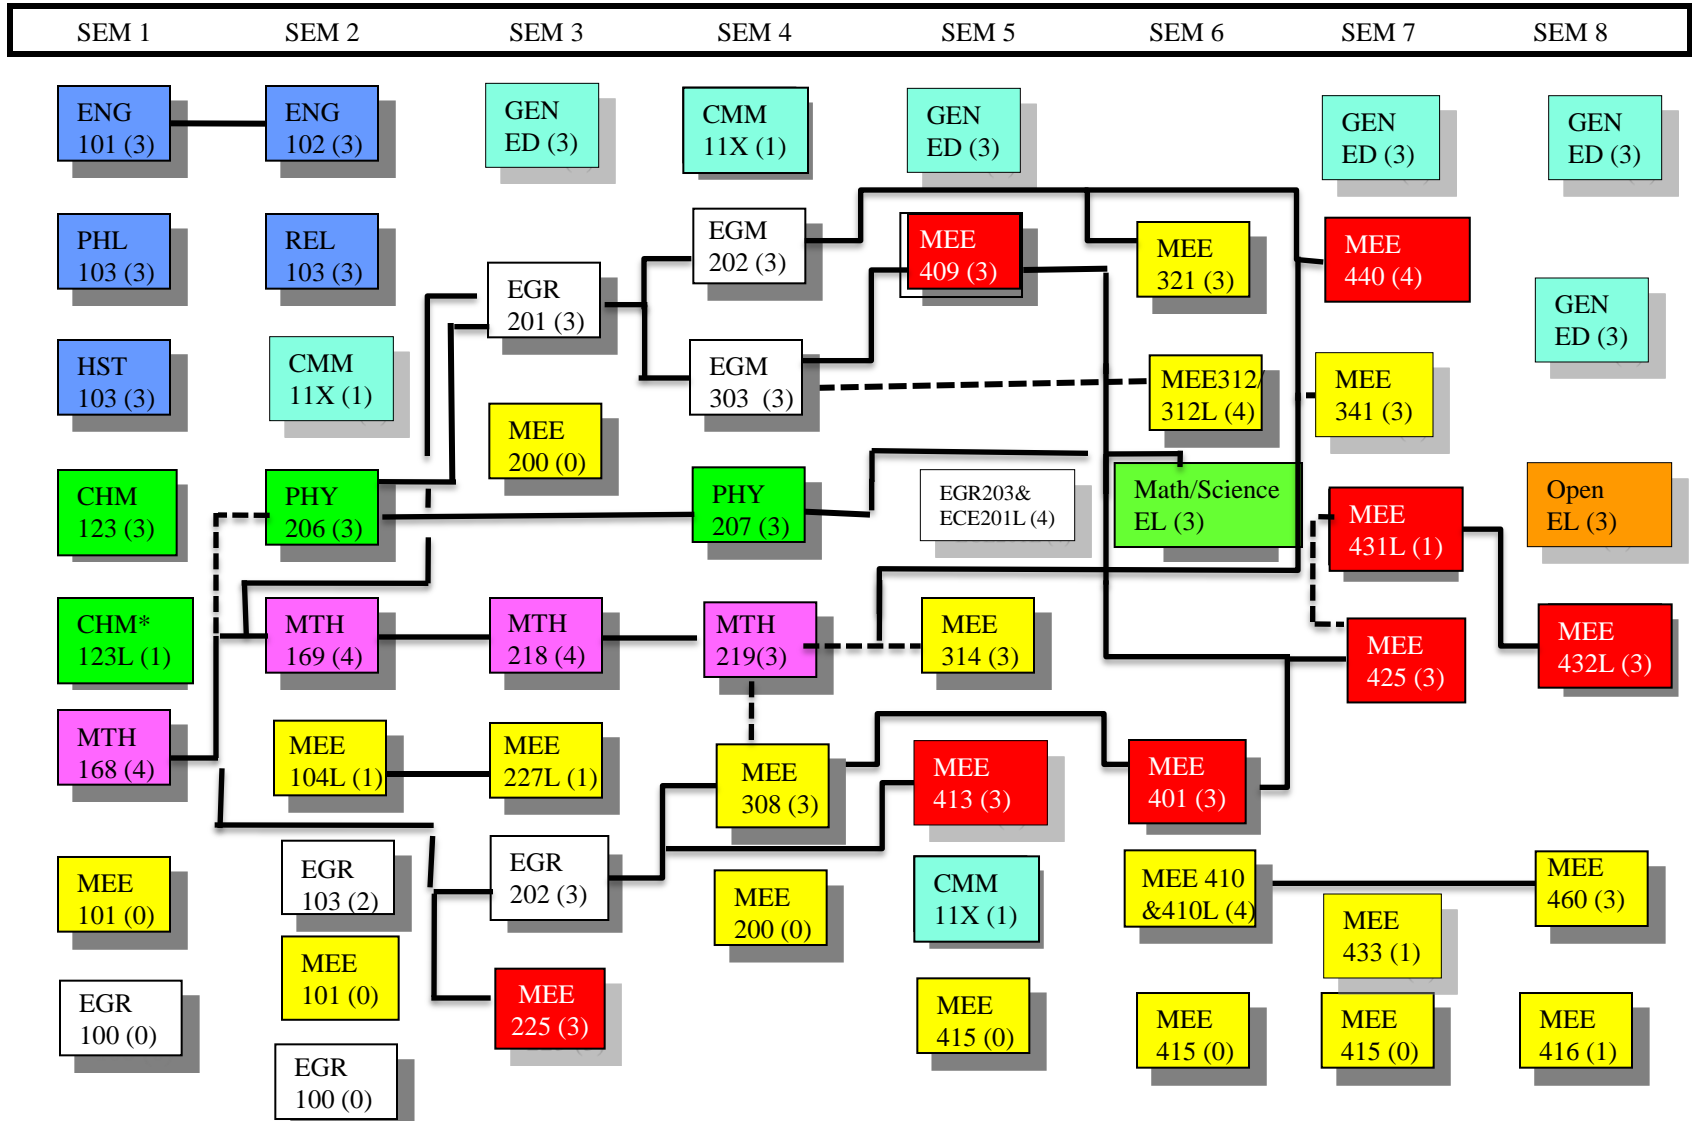

BACHELOR OF MECHANICAL ENGINEERING (AEROSPACE CONCENTRATION) 2011 (RED)

	Humanities base		Science		MEE course		Corequisite	* PHY210L can be taken instead. If so, switch PHY206 and CHM123.
	General education elective (5 areas, 3 in cluster) and CMM 110, CMM 111 or 112 and CMM113		Math		Open elective		Prerequisite (left to right)	
			Aero					