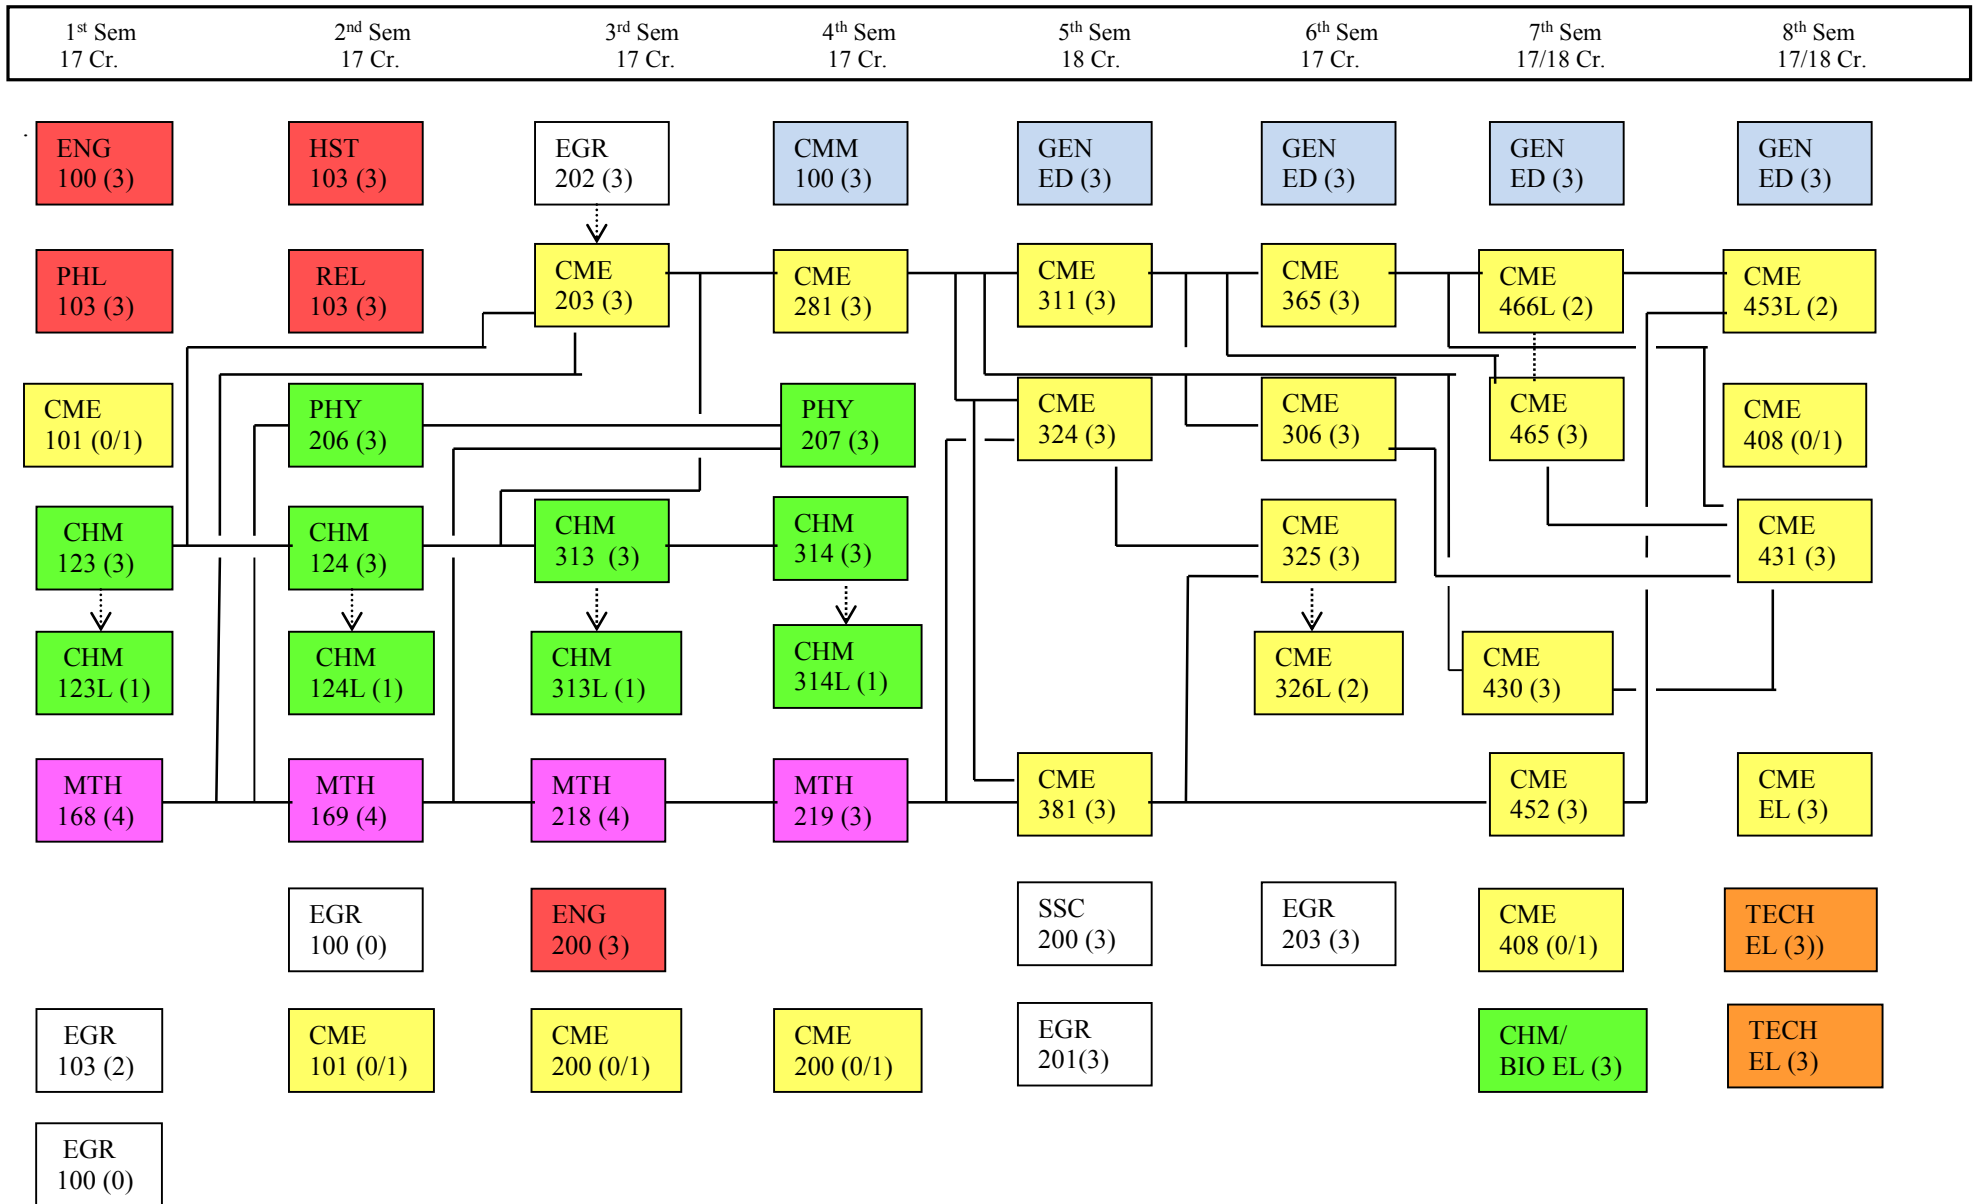

Bachelor of Chemical Engineering 2013

 Humanities Base	 General Education Electives (5 different courses. One must be an ethics course.)	 CME Course	 Technical Elective (approved list of electives in CME Office) Co-Requisite
 General Science		 Math		___ Prerequisite