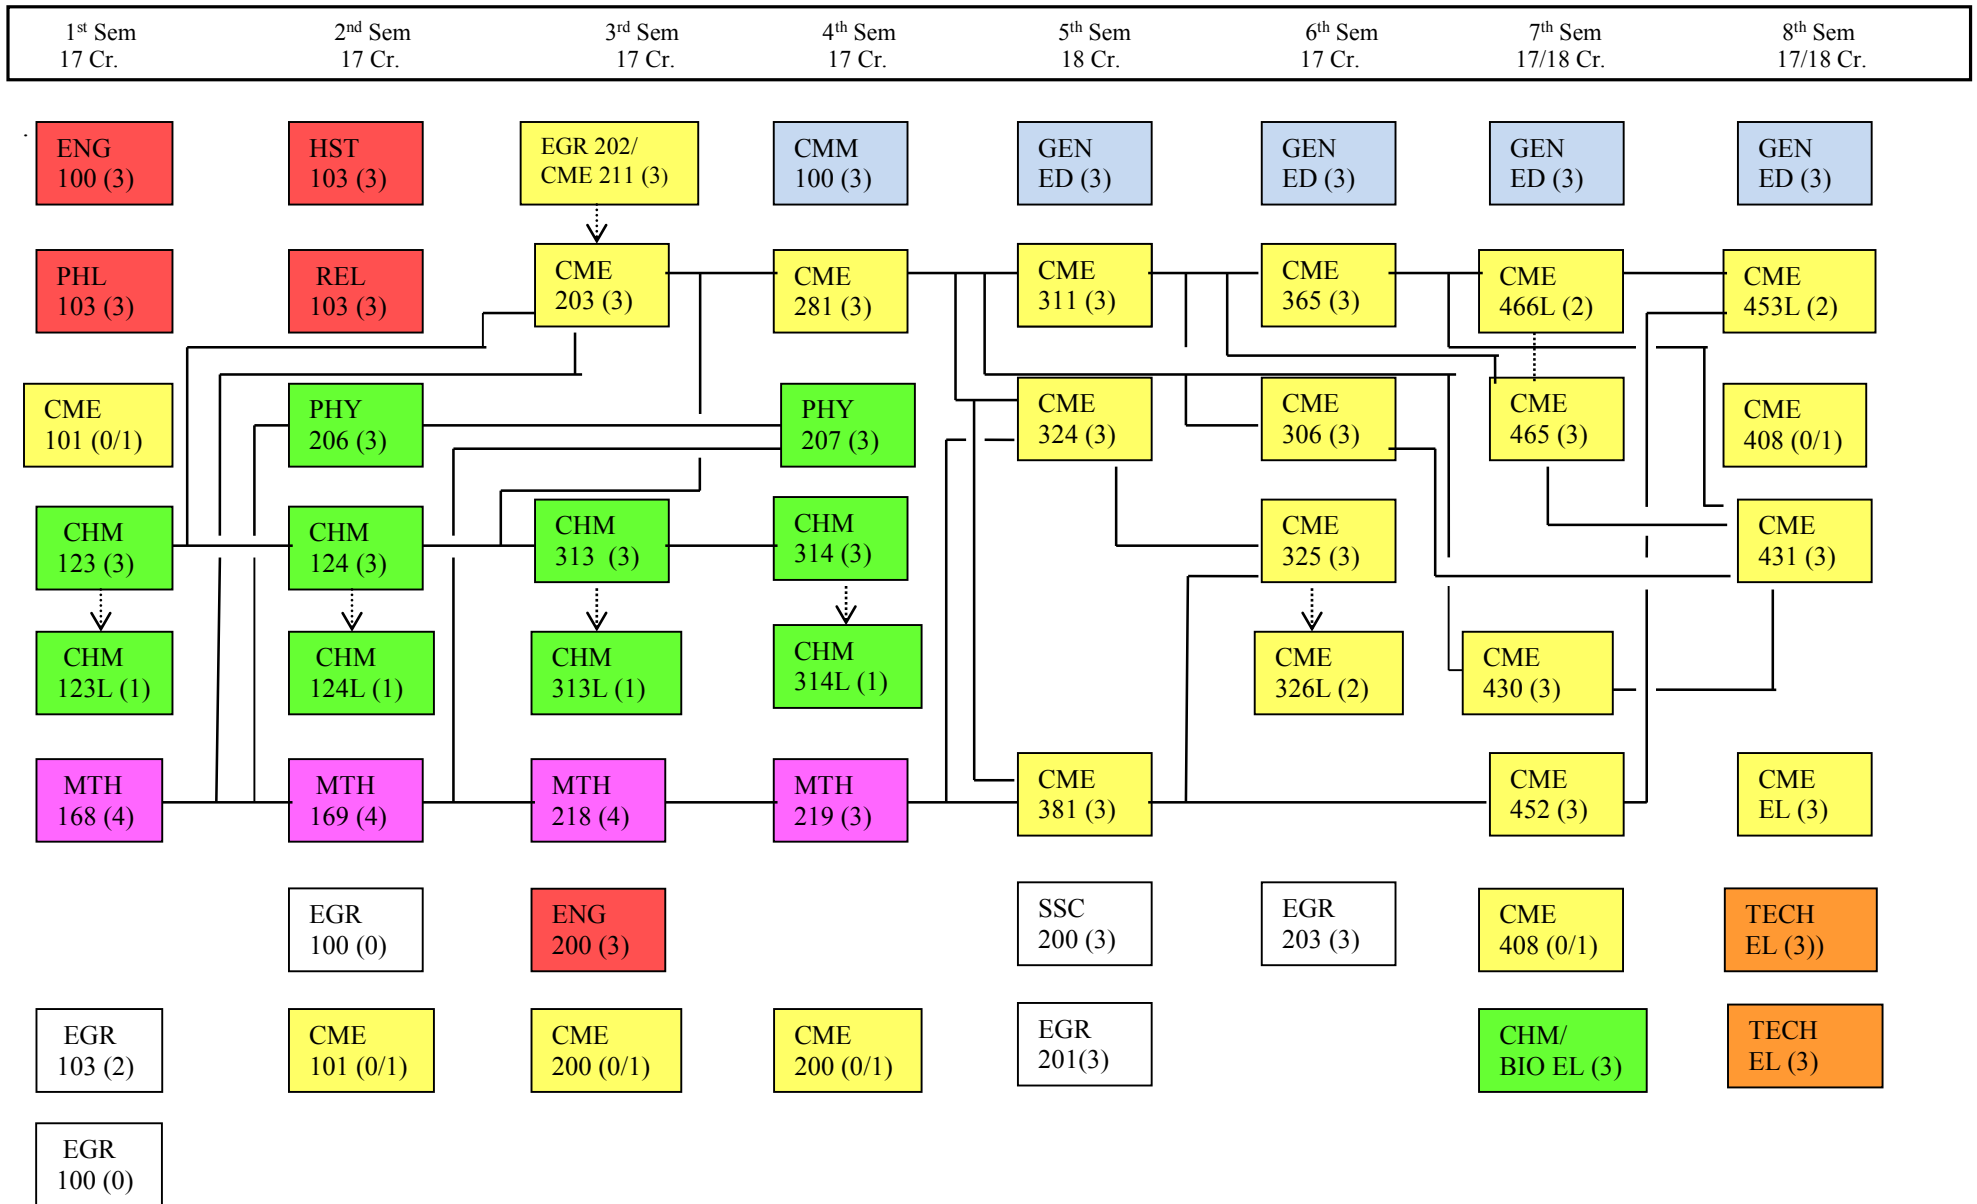

Bachelor of Chemical Engineering 2015

Humanities Base	General Education Electives (5 different courses. One must be an ethics course.)	CME Course	Technical Elective (approved list of electives in CME Office) Co-Requisite
General Science		Math		___ Prerequisite