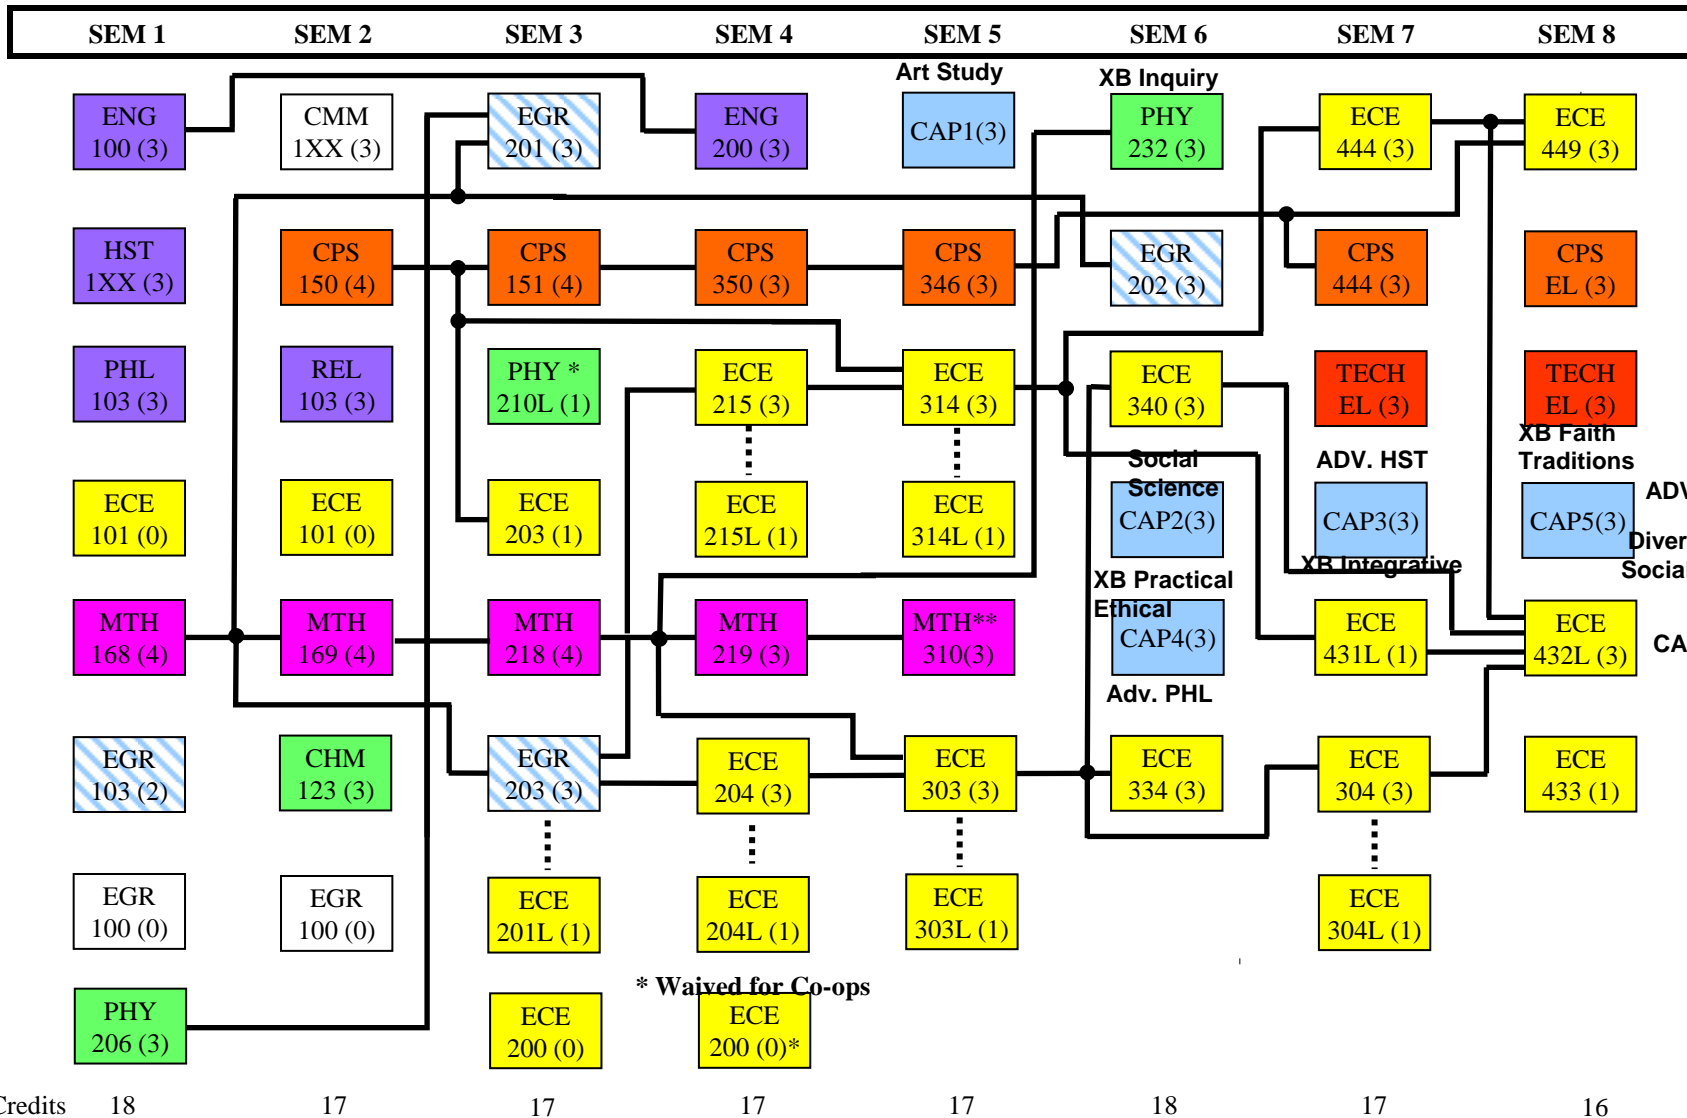

BACHELOR OF SCIENCE IN COMPUTER ENGINEERING

AY2013-14

Credits 18 17 17 17 17 18 17 16

Humanities base	General Science	ECE courses	Computer Science	Co-requisite	* CHM-123L can be taken instead.
General education electives (4 areas, 3 in your cluster)	Math	Technical electives	Integrated Engineering Core	Prerequisites (left to right)	** MTH elective requires approval
				Branch Point	