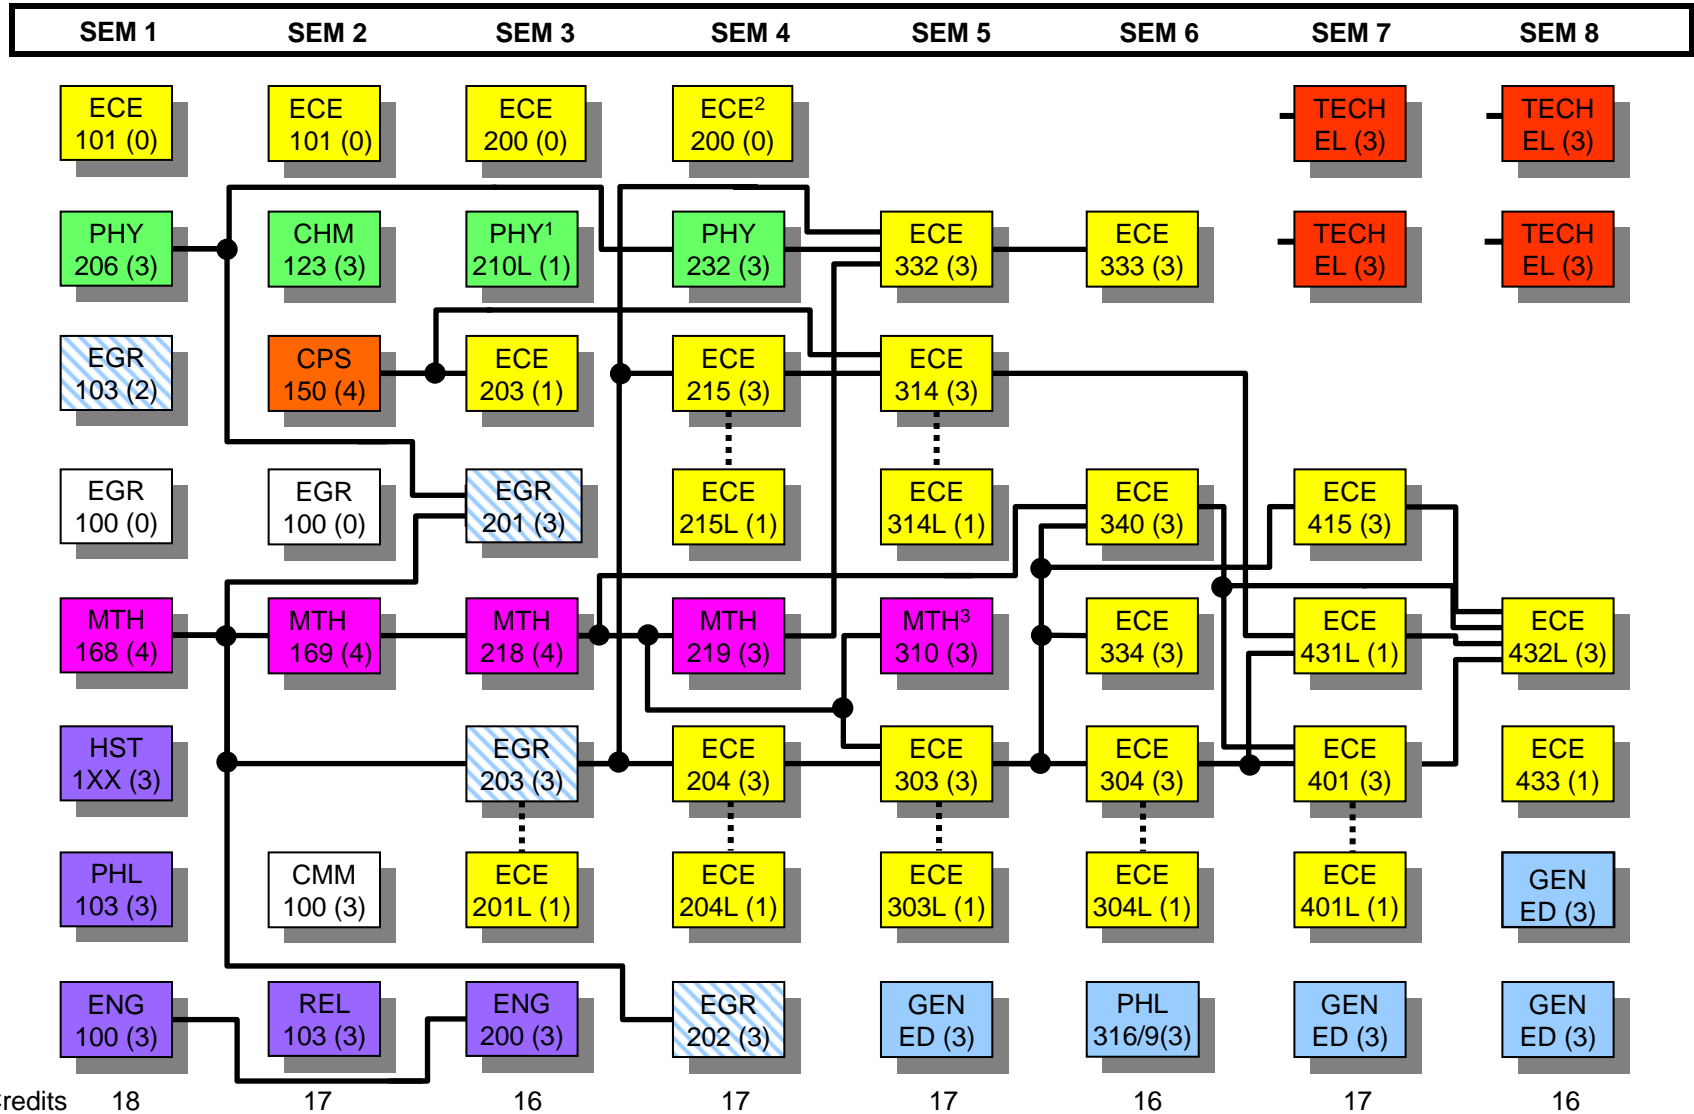

BACHELOR OF ELECTRICAL ENGINEERING

AY 2012-13

Humanities Base	Natural Science	Computer Science	ECE Courses	Co-requisite	¹Or CHM-123L ²Or co-op ³Or approved MTH
General Education (3 in cluster)	Math	Technical Elective	Integrated Engineering Core	Prerequisites (left to right) Prerequisite Connection