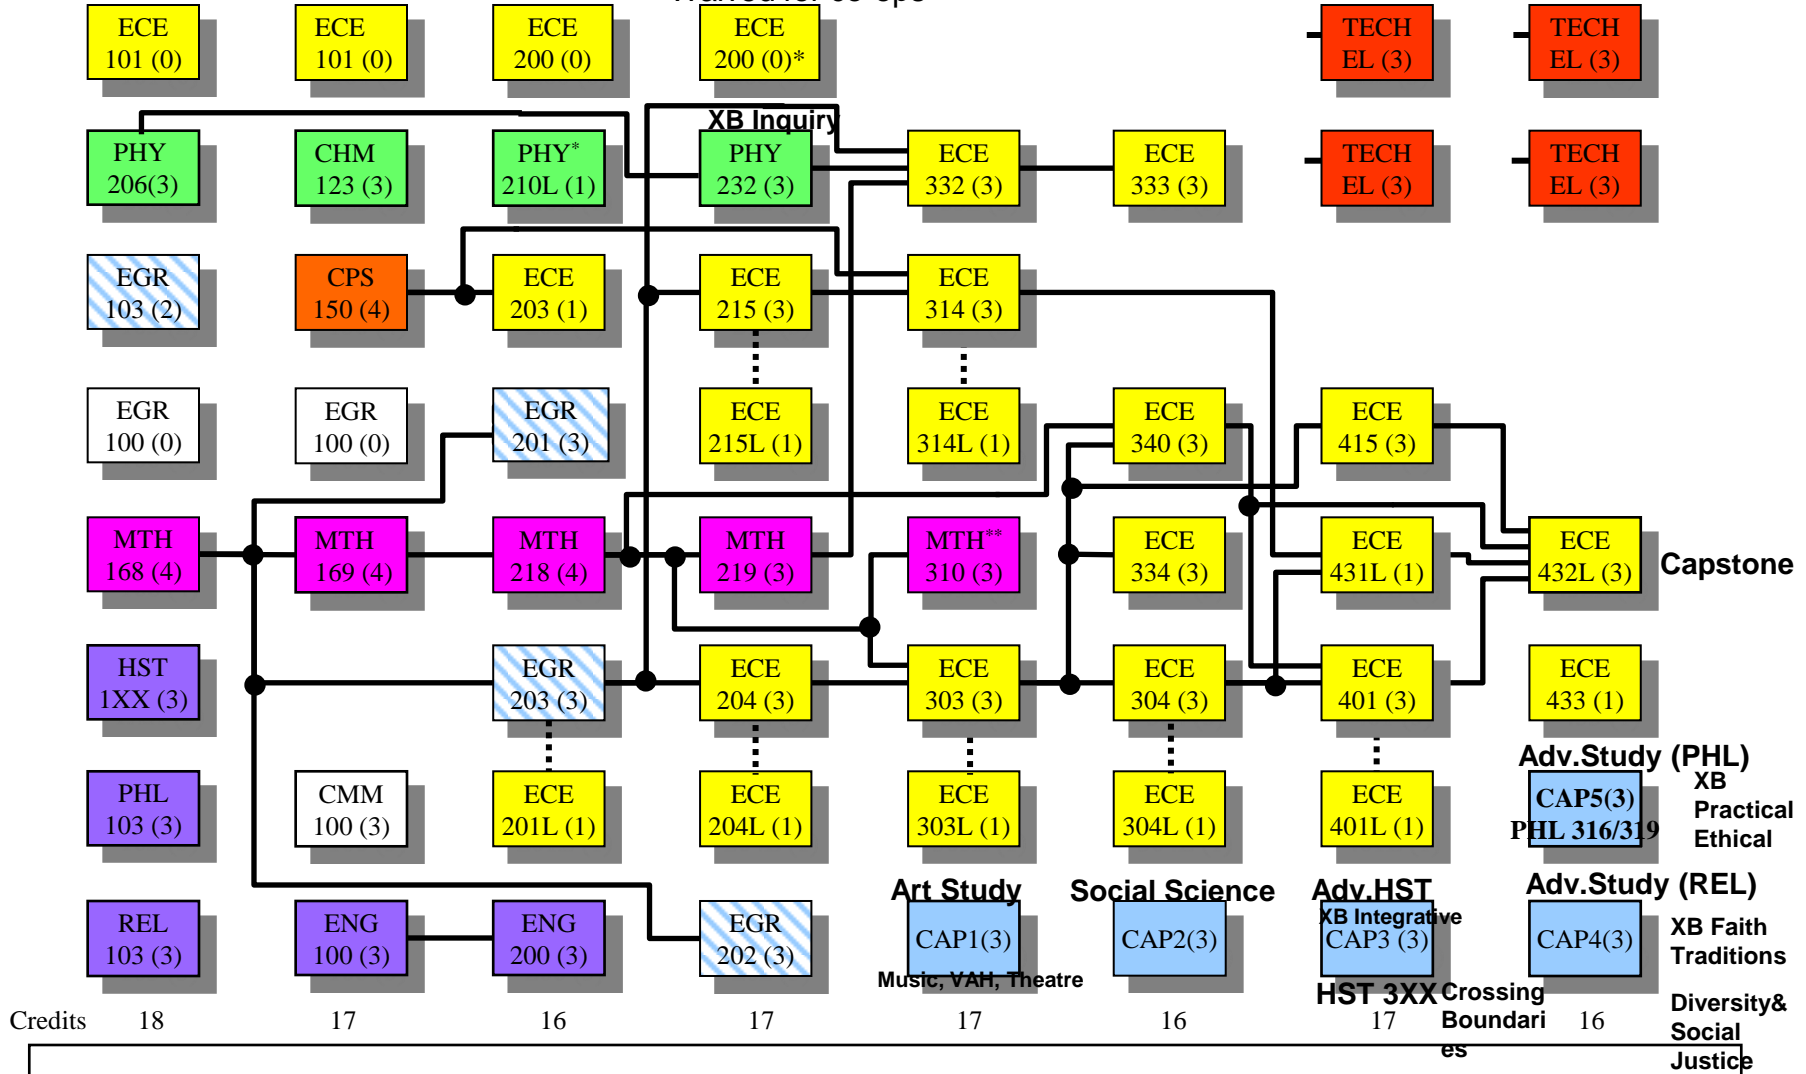

# BACHELOR OF ELECTRICAL ENGINEERING

AY 2013-14

SEM 1	SEM 2	SEM 3	SEM 4	SEM 5	SEM 6	SEM 7	SEM 8
-------	-------	-------	-------	-------	-------	-------	-------

\*Waived for co-ops

Humanities Base	Natural Science	Computer Science	ECE Courses	Co-requisite	* CHM-123L can be taken instead. ** Or approved MTH
General Education (3 in cluster)	Math	Technical Elective	Integrated Engineering Core	Prerequisites (left to right)	
					Prerequisite Connection