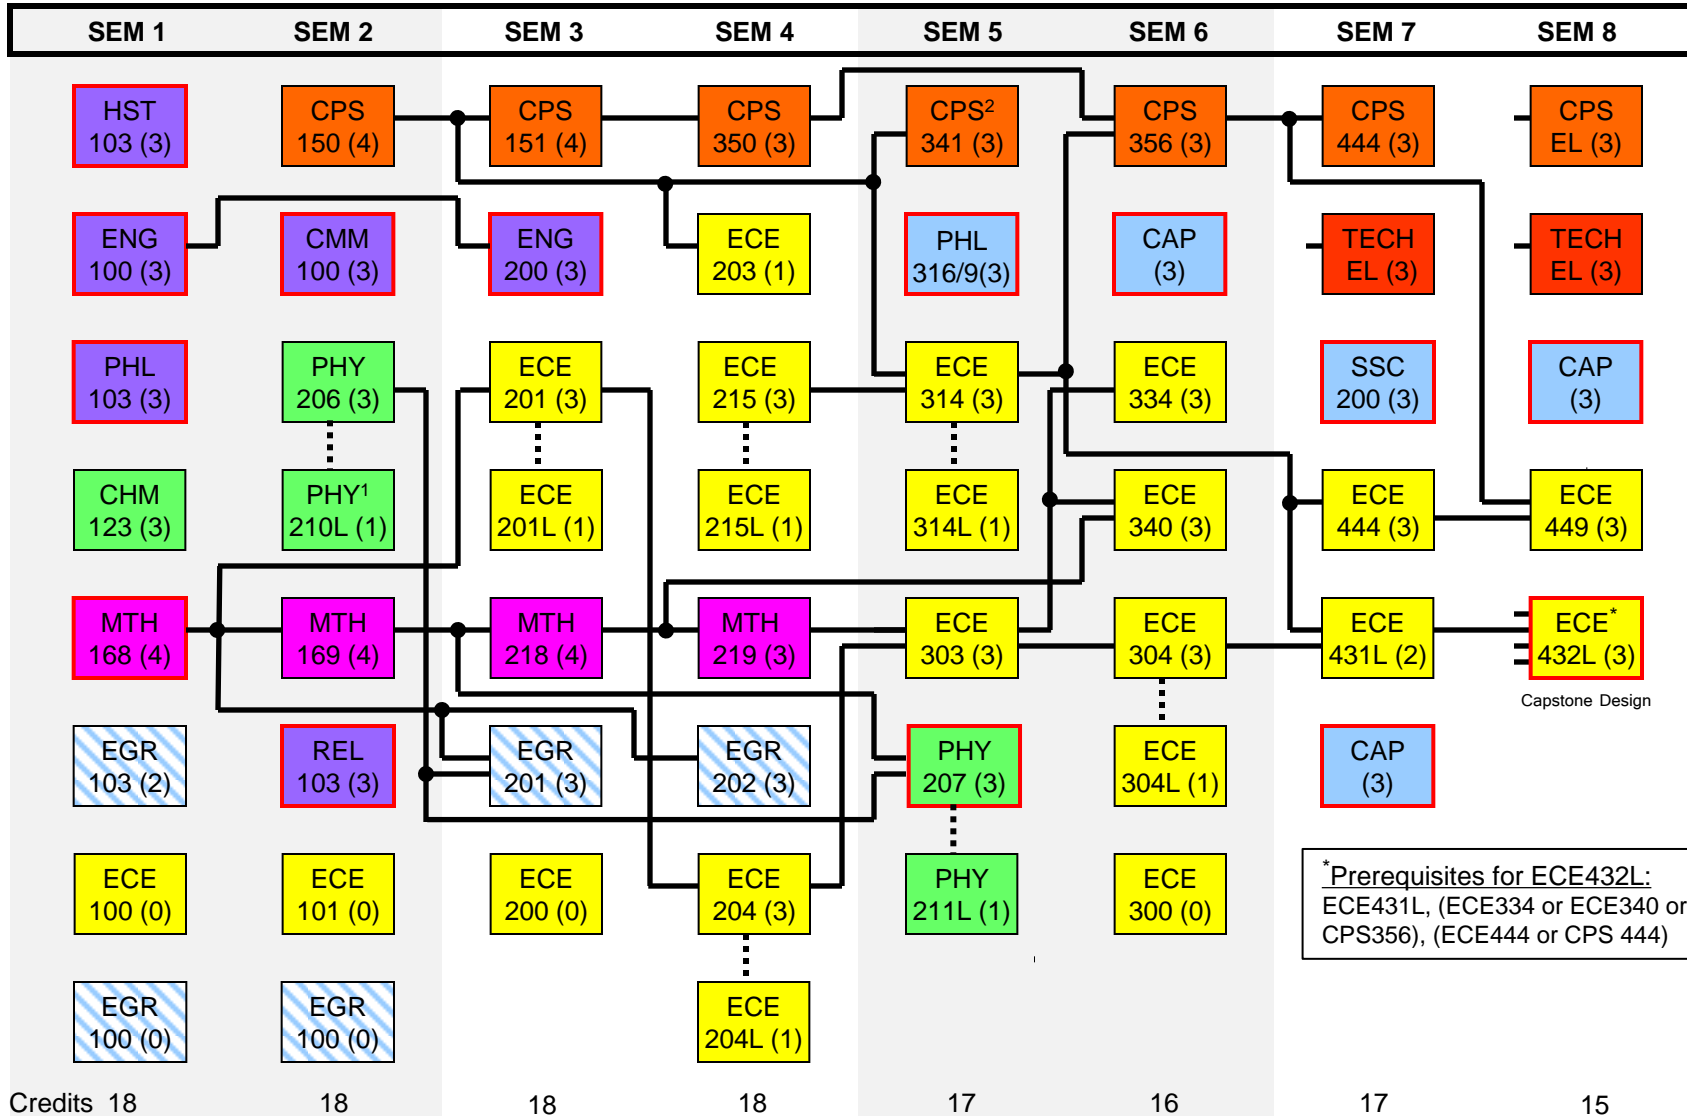

BACHELOR OF SCIENCE IN COMPUTER ENGINEERING

AY2015-16

Capstone Design

*Prerequisites for ECE432L:
ECE431L, (ECE334 or ECE340 or CPS356), (ECE444 or CPS 444)

 Humanities Commons	 Natural Science	 Computer Science	 ECE Courses	 Co-requisite	1Or CHM-123L 2Or MTH-308
 CAP Electives (see requirements)	 Math	 Technical Elective (see list)	 Integrated Engineering Core	 Prerequisites (left to right)	
 Satisfies CAP				 Prerequisite Connection	