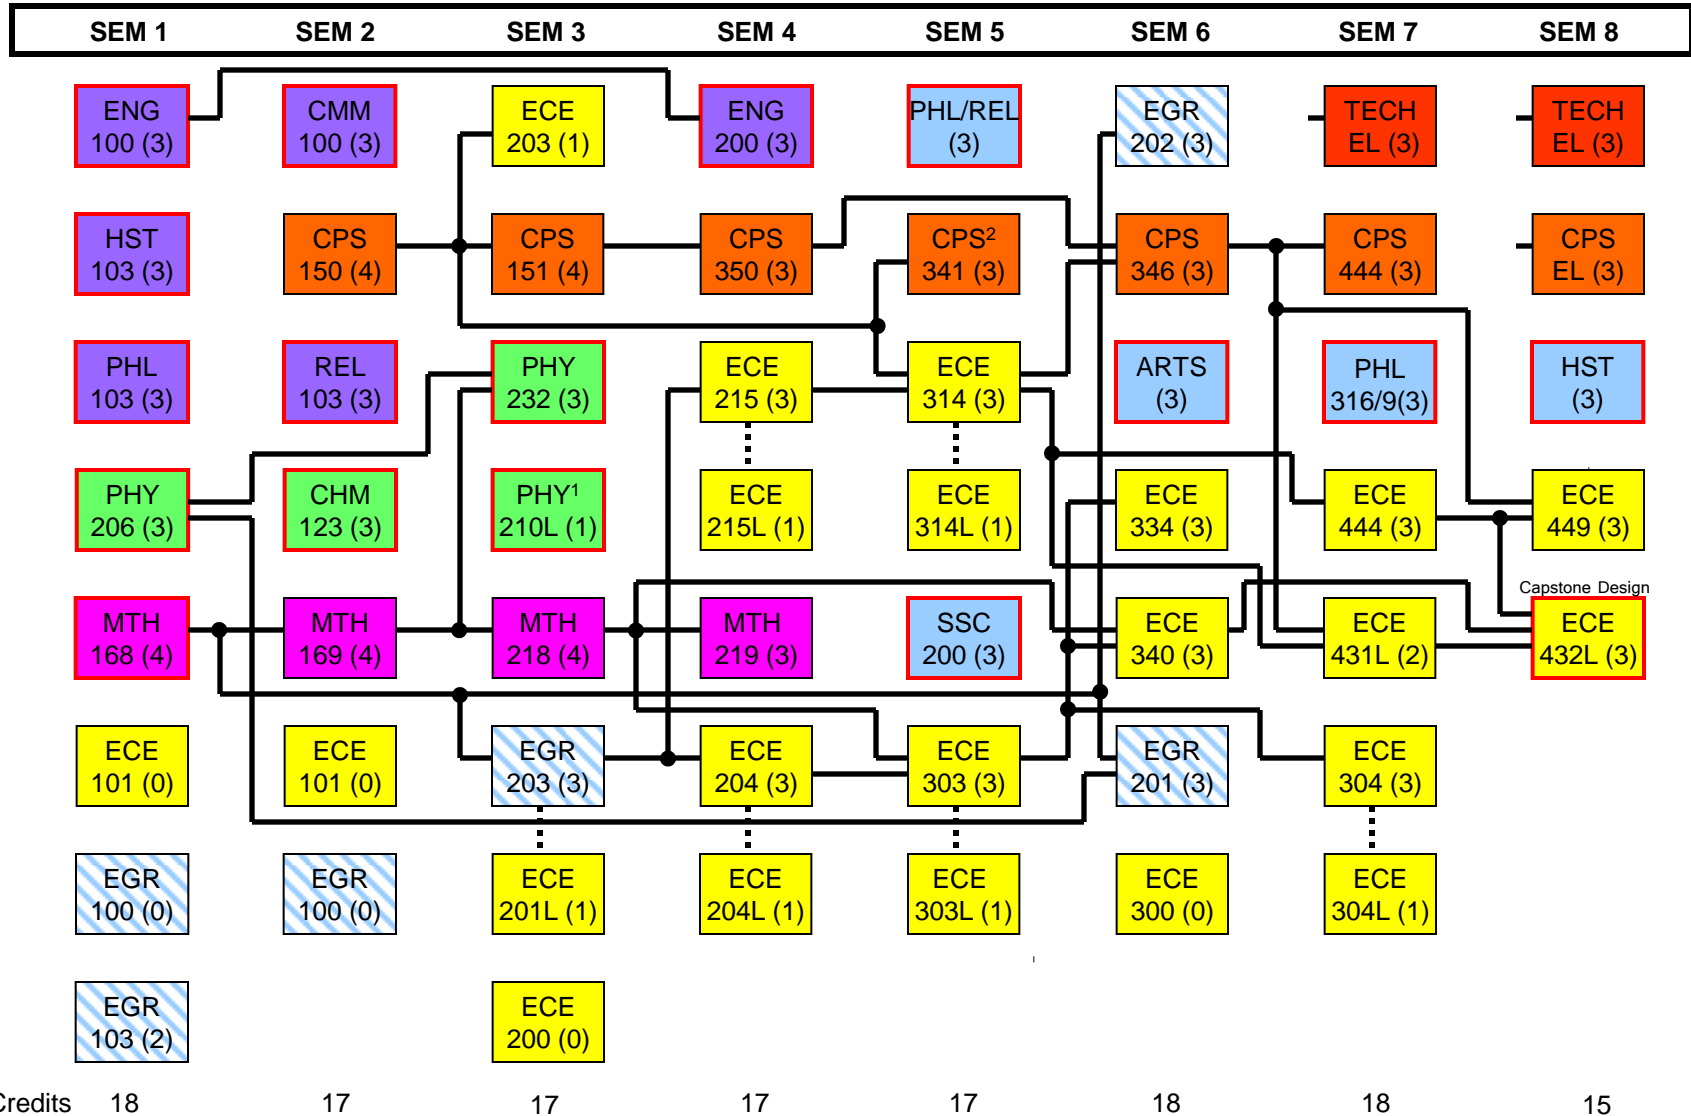

BACHELOR OF SCIENCE IN COMPUTER ENGINEERING

AY2014-15

Capstone Design

 Humanities Commons	 Natural Science	 Computer Science	 ECE Courses	 Co-requisite	--- Prerequisites (left to right) ● Prerequisite Connection	¹ Or CHM-123L ² Or MTH-308
 CAP Electives (see requirements)	 Math	 Technical Elective (see list)	 Integrated Engineering Core			
 Satisfies CAP						