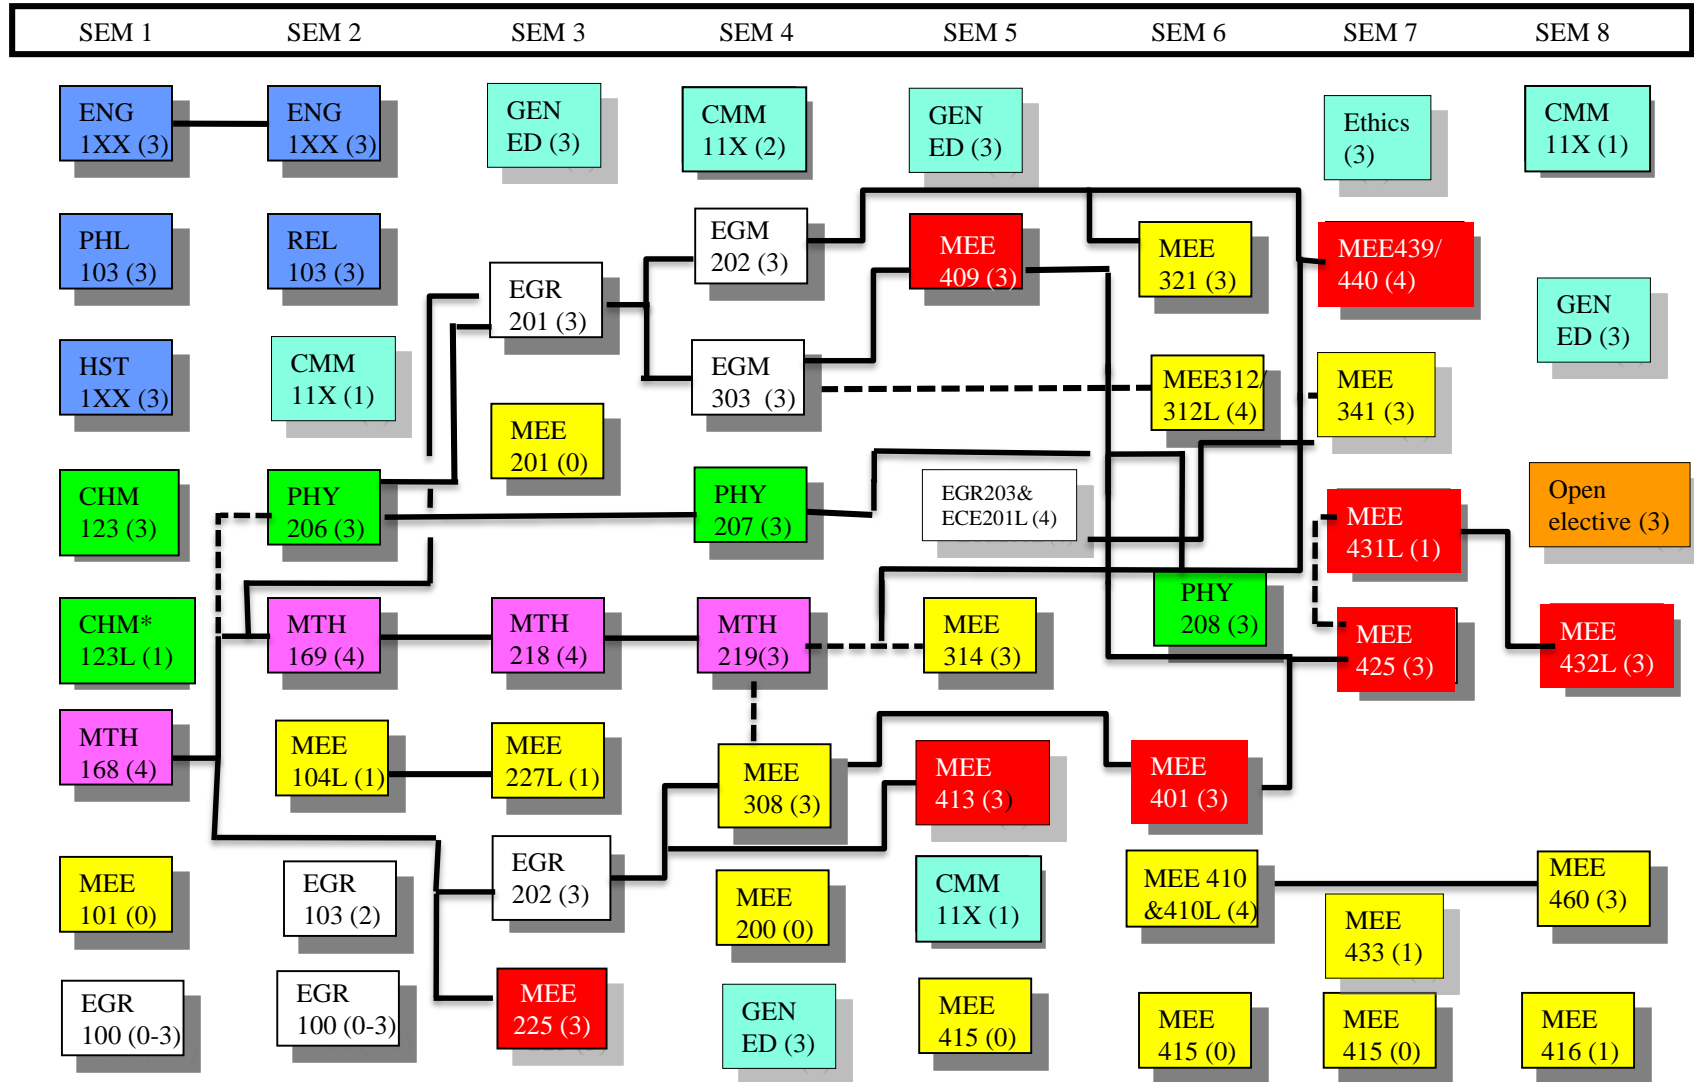

BACHELOR OF MECHANICAL ENGINEERING (AEROSPACE CONCENTRATION) 2009

	Humanities base		Science		MEE course		Corequisite	* PHY210L can be taken instead. If so, switch PHY206 and CHM123.
	General education elective (5 areas, 3 in your cluster)		Math		Open elective (1)		Prerequisite (left to right)	
			Aero					