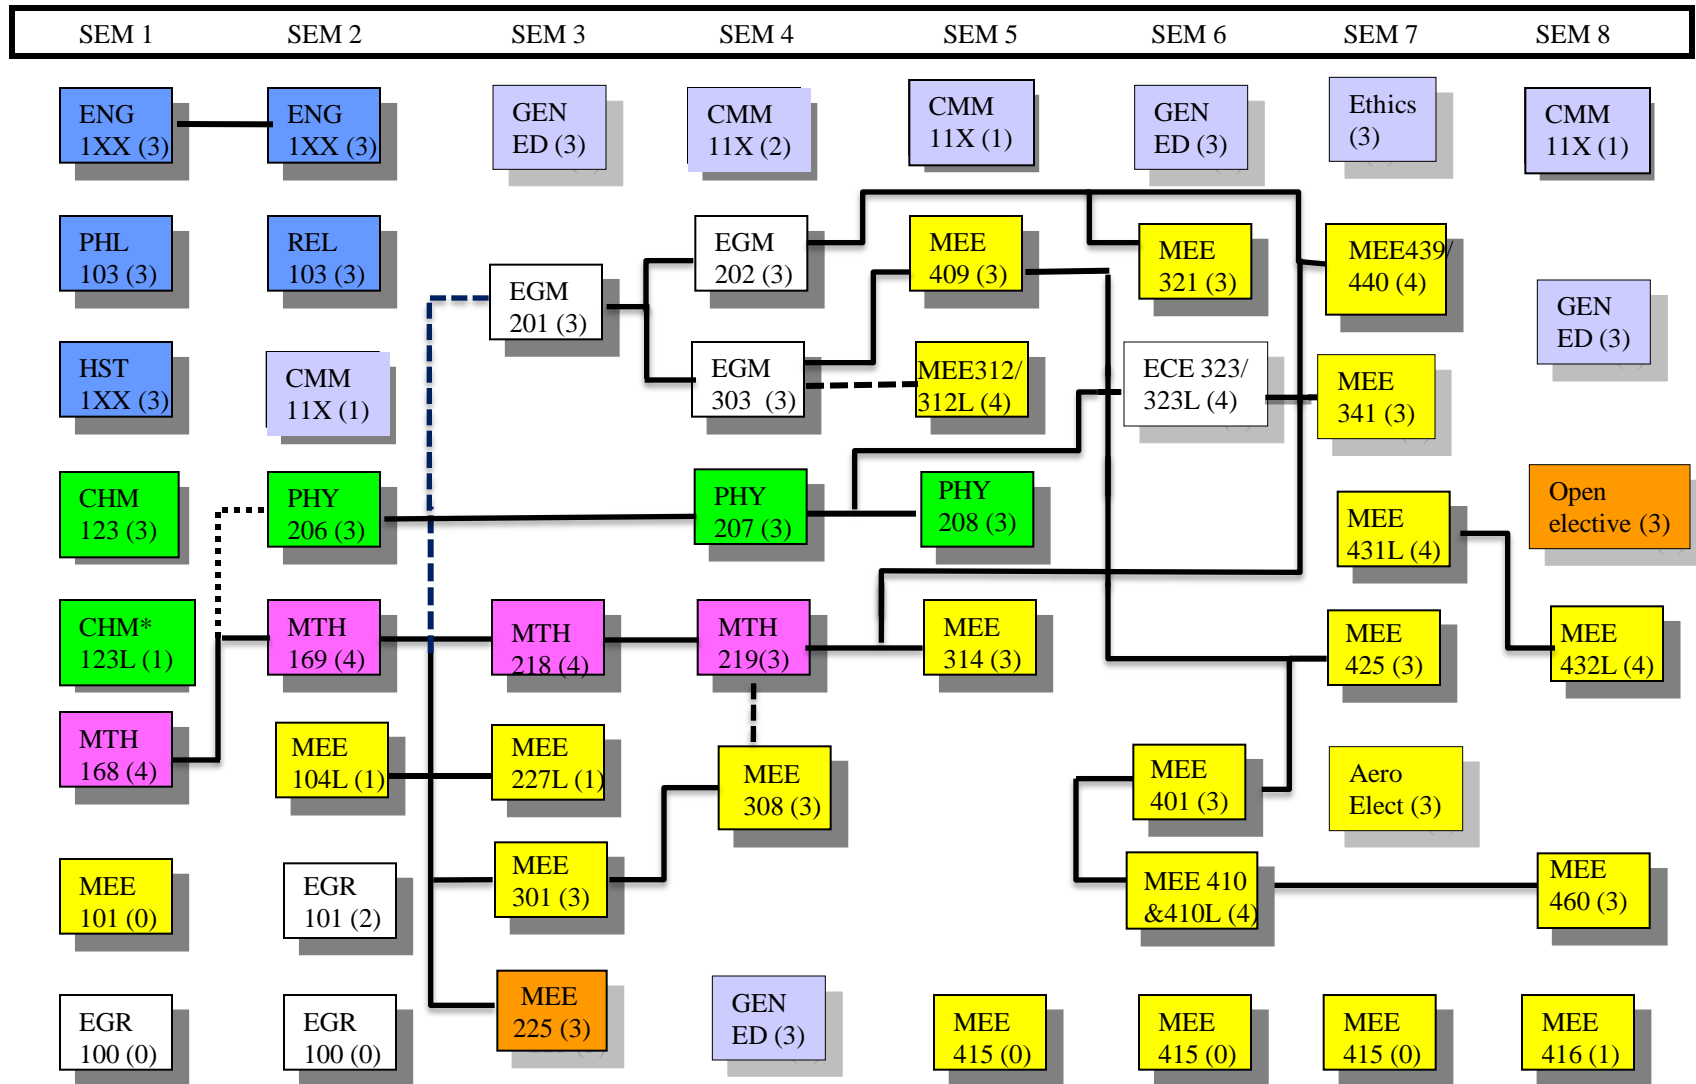

BACHELOR OF MECHANICAL ENGINEERING (AEROSPACE CONCENTRATION) 2007

	Humanities base		Science		MEE course		Corequisite	* PHY210L can be taken instead. If so, switch PHY206 and CHM123.
	General education elective (5 areas, 3 in your cluster)		Math		Open elective (1)		Prerequisite (left to right)	