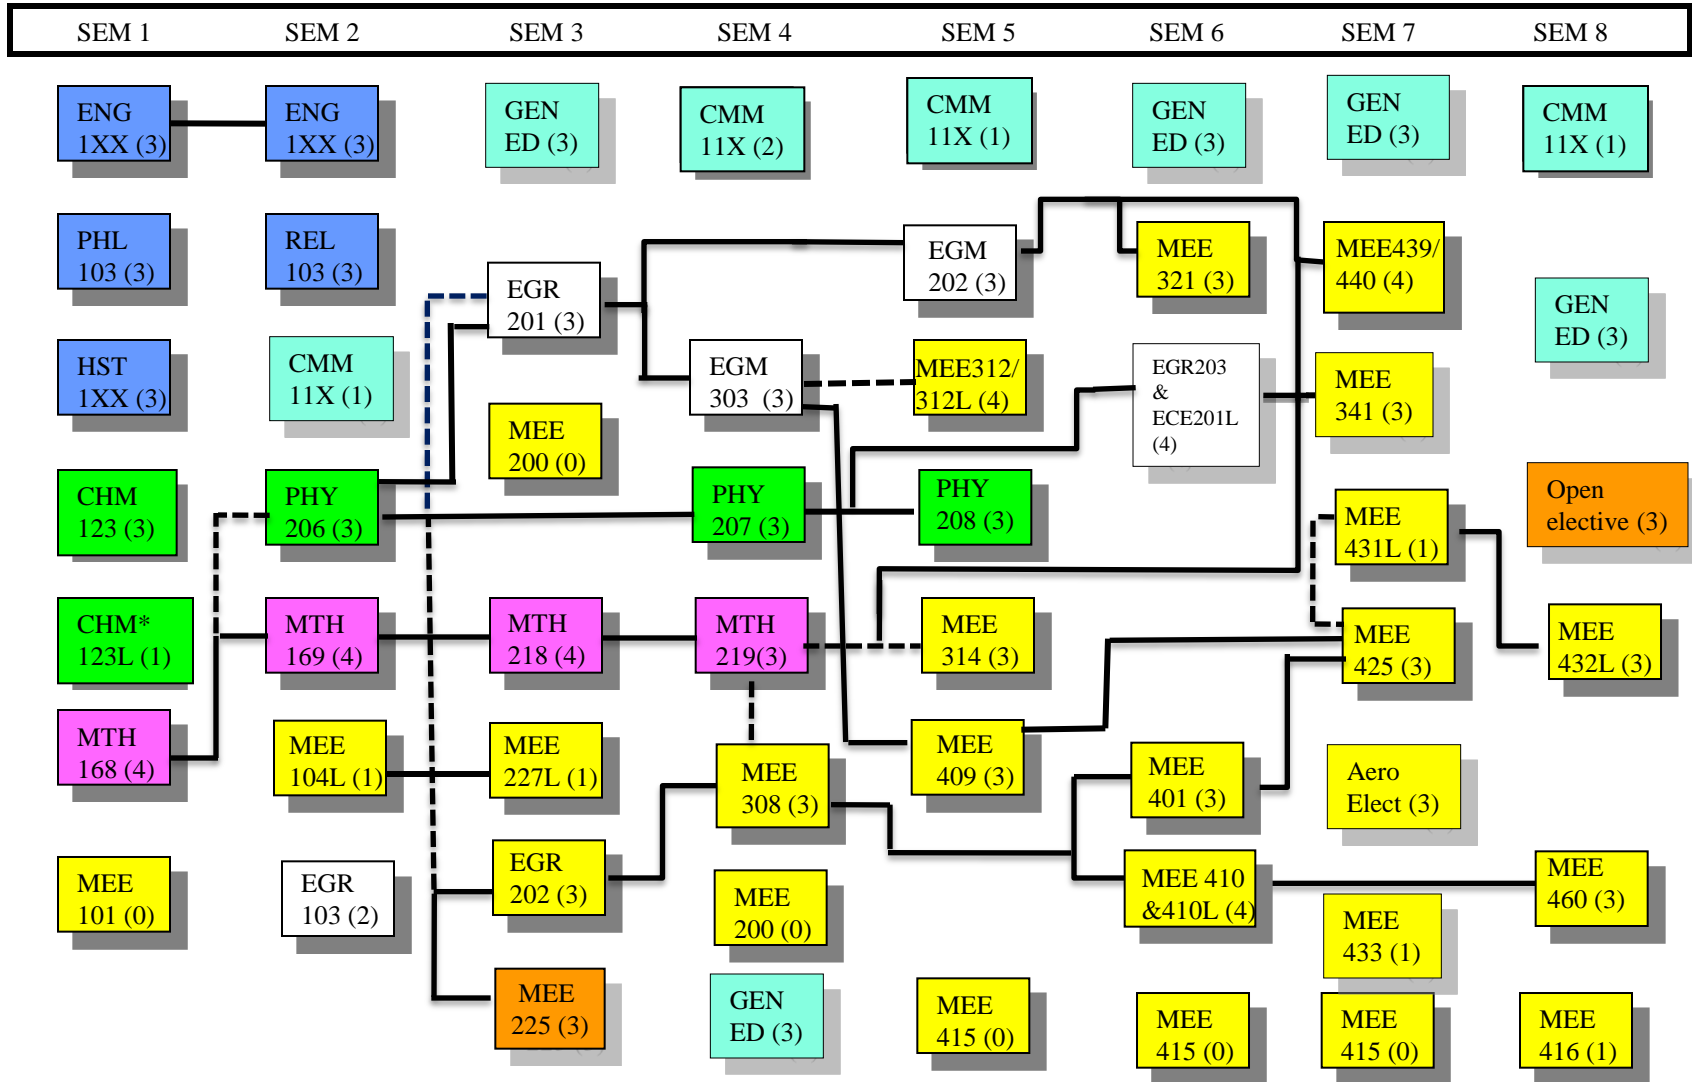

BACHELOR OF MECHANICAL ENGINEERING (AEROSPACE CONCENTRATION) 2008

	Humanities base		Science		MEE course		Corequisite	* PHY210L can be taken instead. If so, switch PHY206 and CHM123.
	General education elective (5 areas, 3 in your cluster)		Math		Open elective (1)		Prerequisite (left to right)	