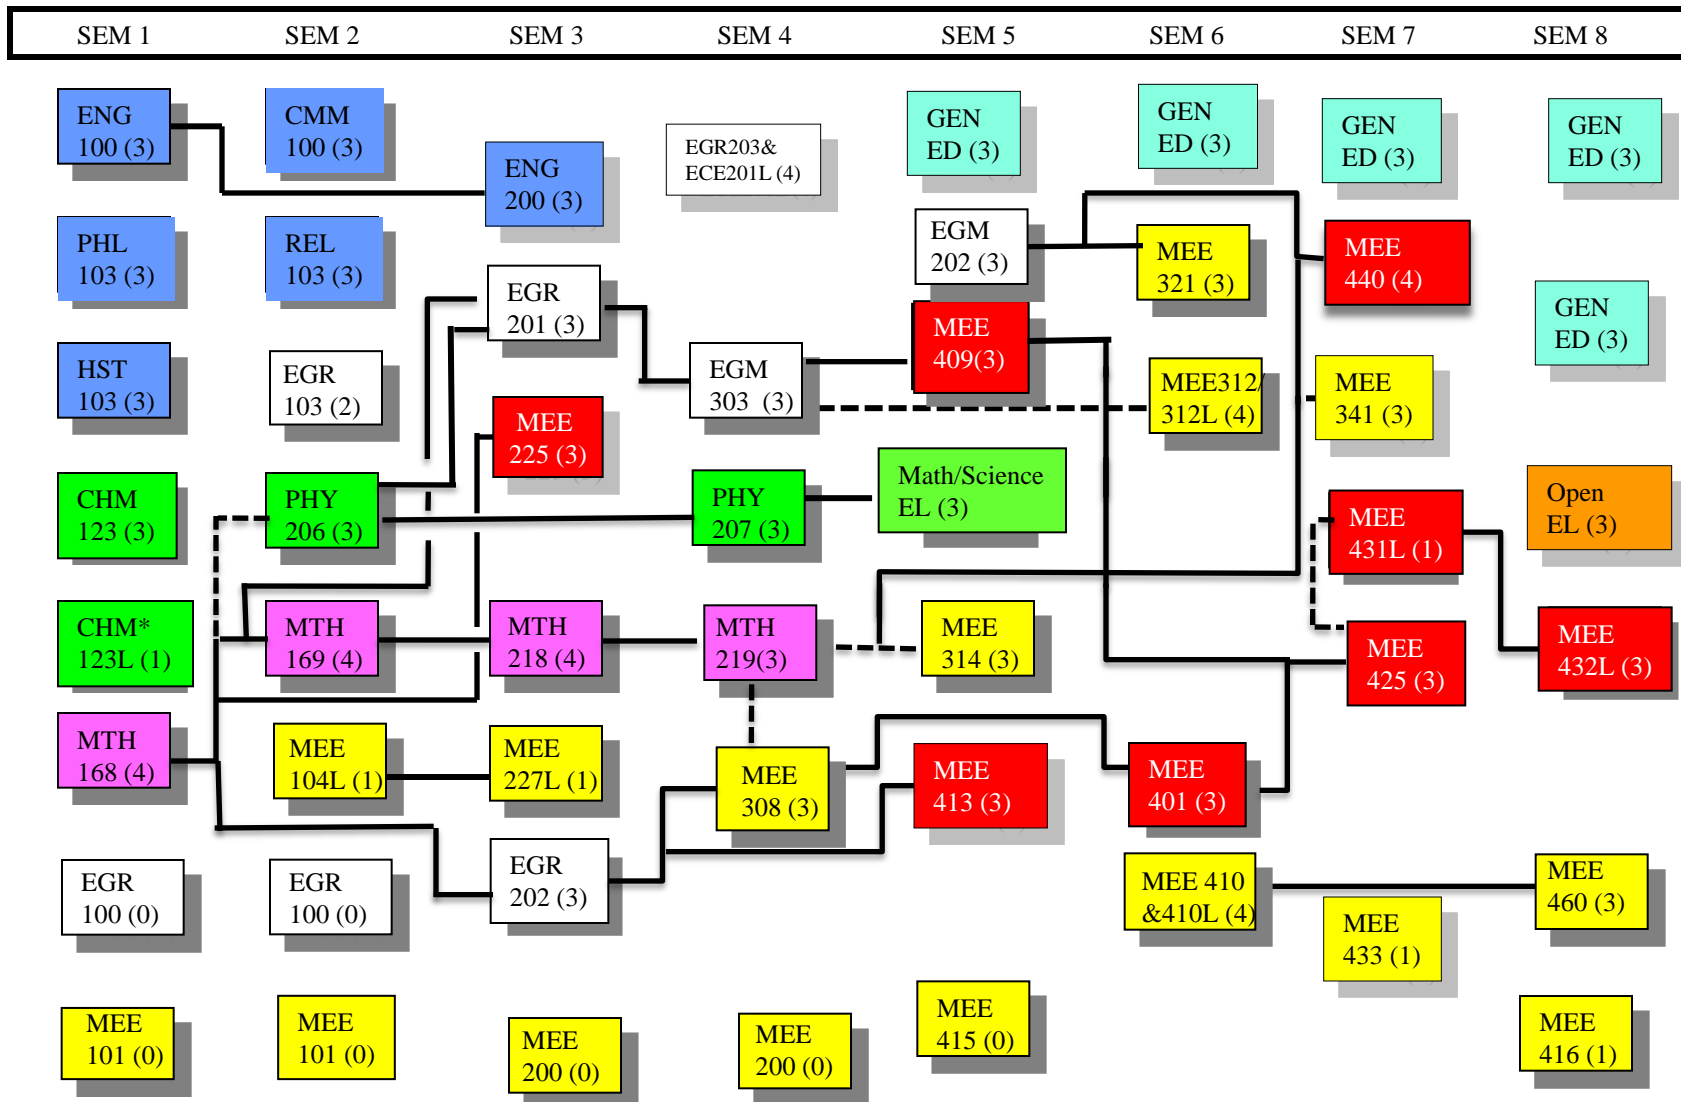

BACHELOR OF MECHANICAL ENGINEERING (AEROSPACE CONCENTRATION) 2012 (RED)

	Humanities base		Science		MEE course		Corequisite	* PHY210L can be taken instead. If so, switch PHY206 and CHM123.
	General education elective (5 areas, 3 in cluster) and CMM 110, CMM 111 or 112 and CMM113		Math		Open elective		Prerequisite (left to right)	
			Aero					