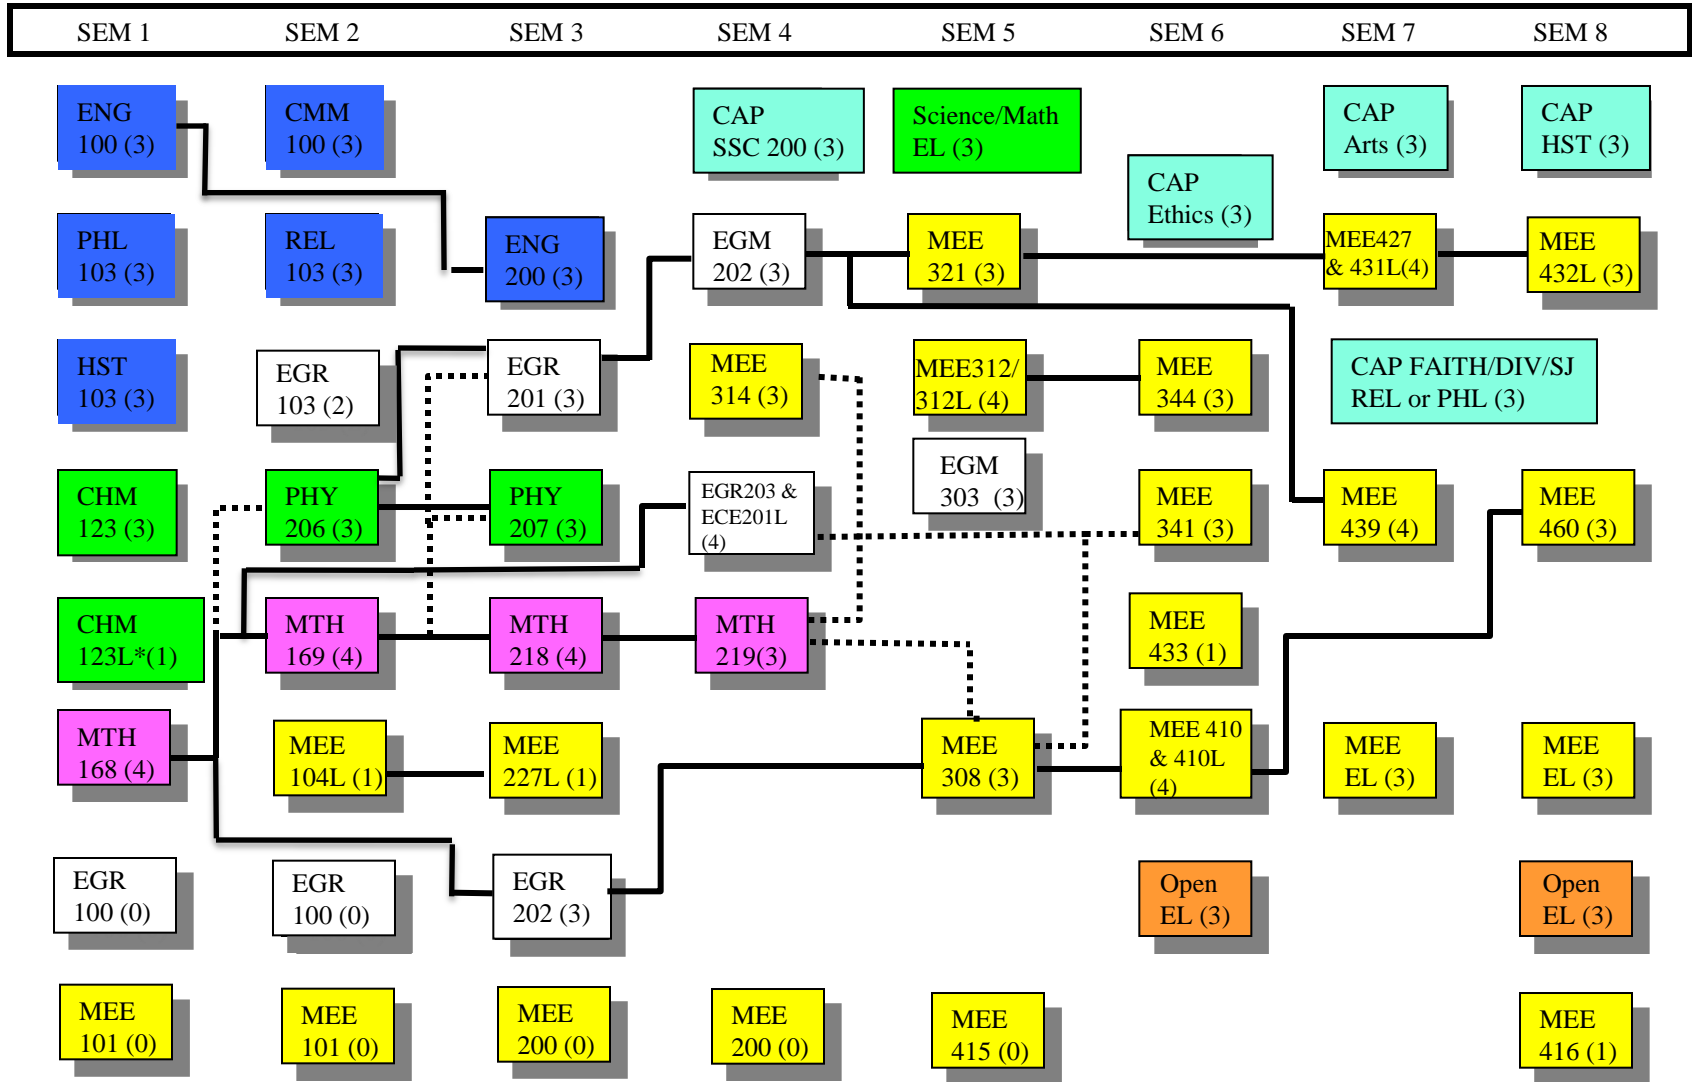

BACHELOR OF MECHANICAL ENGINEERING 2013

 Humanities base	 Science	 MEE course	 Corequisite	* PHY210L can be taken instead. If so, switch PHY206 and CHM123.
 Common Academic Program (CAP)	 Math	 Open elective	 Prerequisite (left to right)	