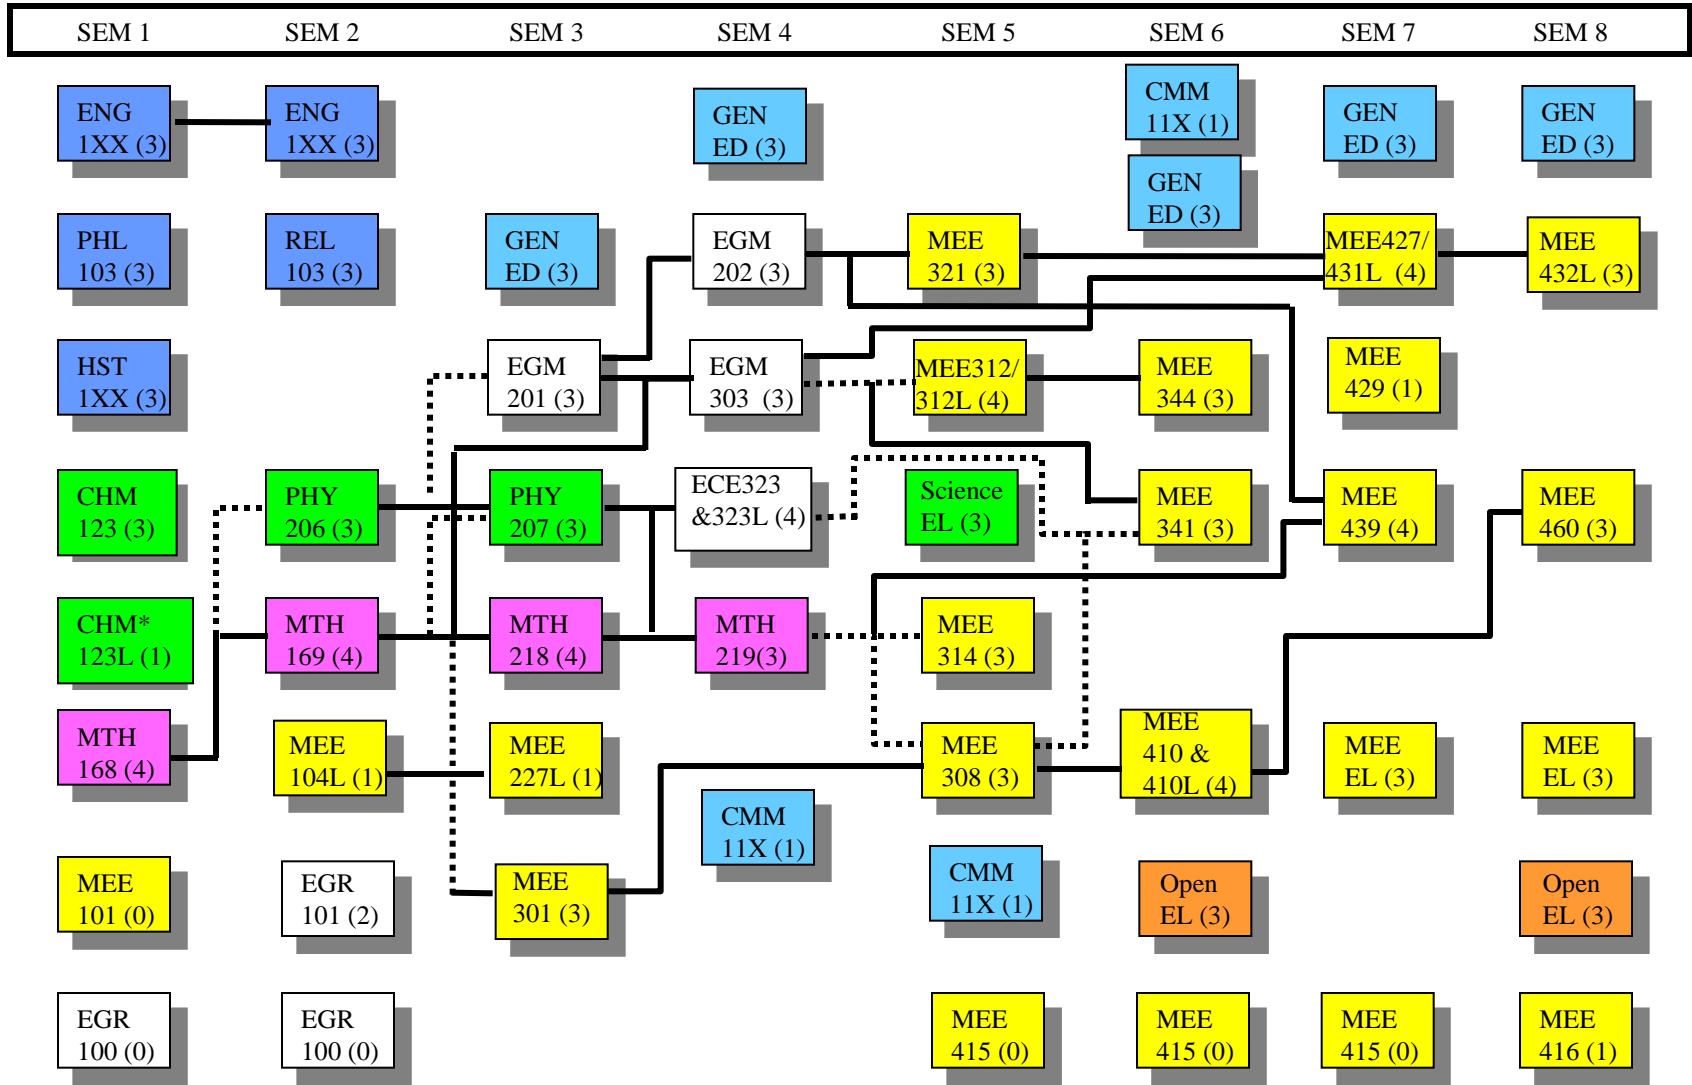

# BACHELOR OF MECHANICAL ENGINEERING 2007

	Humanities base		Science		MEE course		Corequisite	* PHY210L can be taken instead. If so, switch PHY206 and CHM123.
	General education elective (5 areas, 3 in cluster)		Math		Open elective (2)		Prerequisite (left to right)	