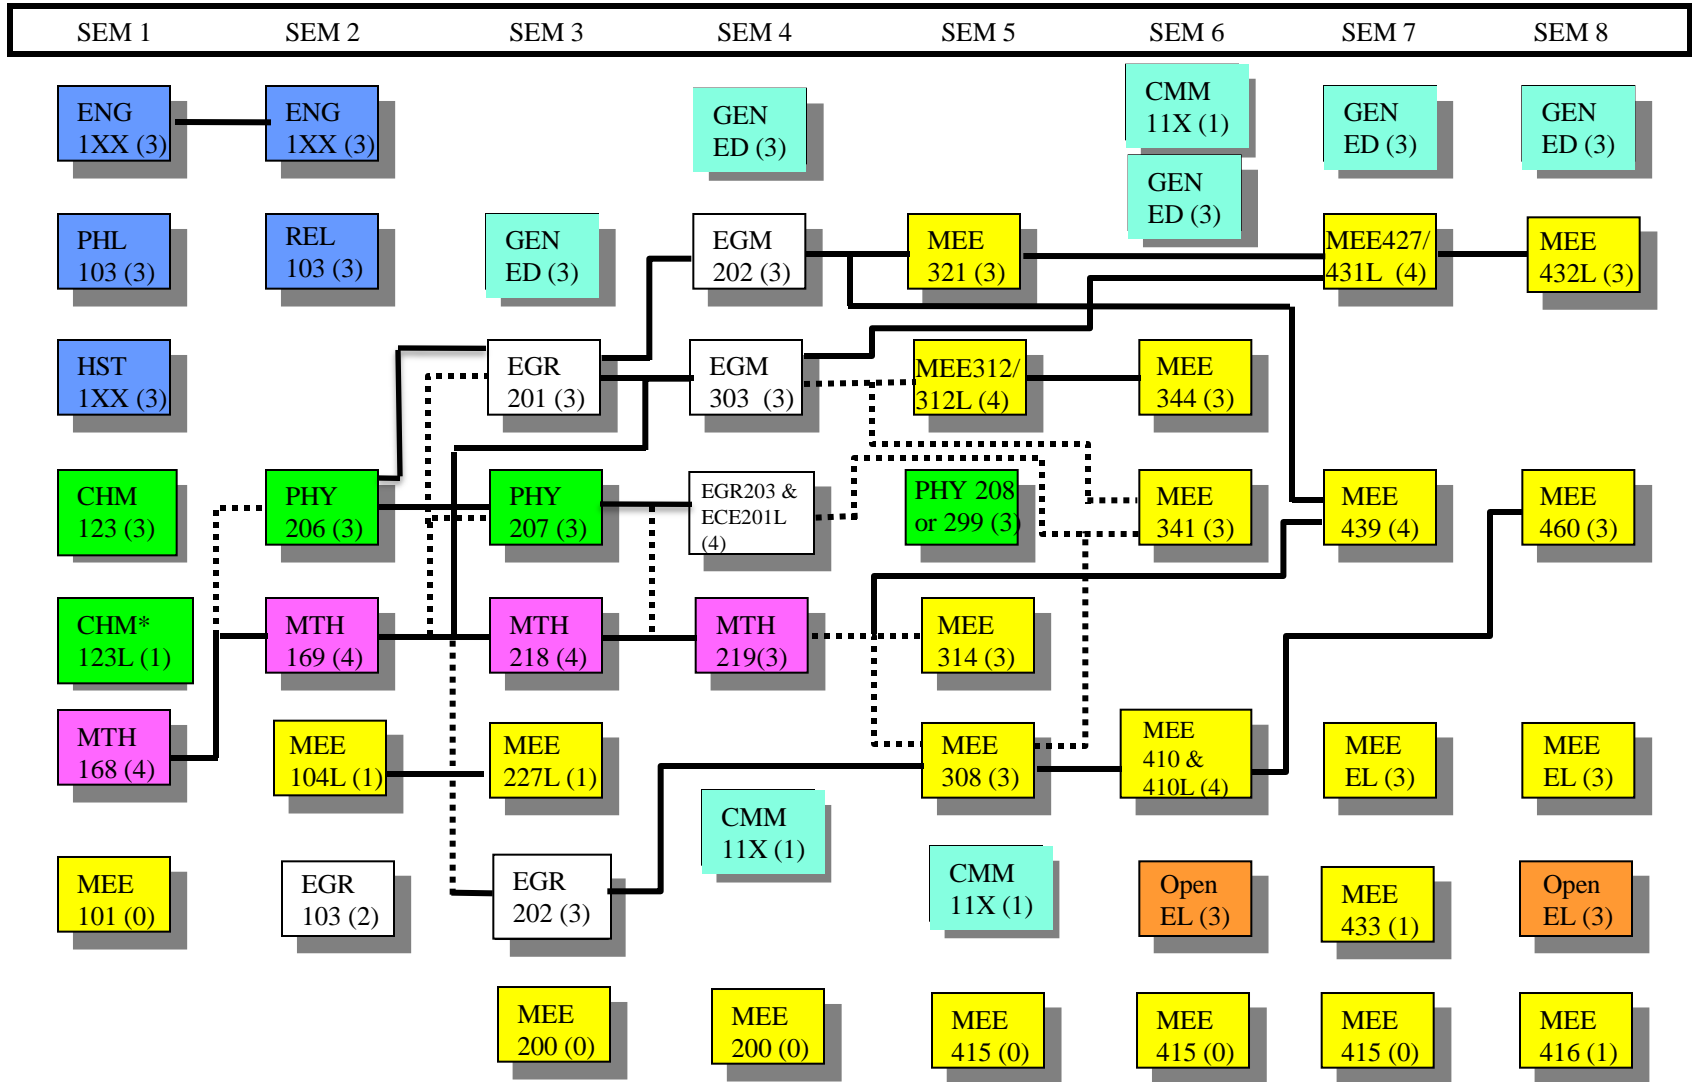

BACHELOR OF MECHANICAL ENGINEERING 2008

	Humanities base		Science		MEE course		Corequisite	* PHY210L can be taken instead. If so, switch PHY206 and CHM123.
	General education elective (5 areas, 3 in cluster)		Math		Open elective (2)		Prerequisite (left to right)	