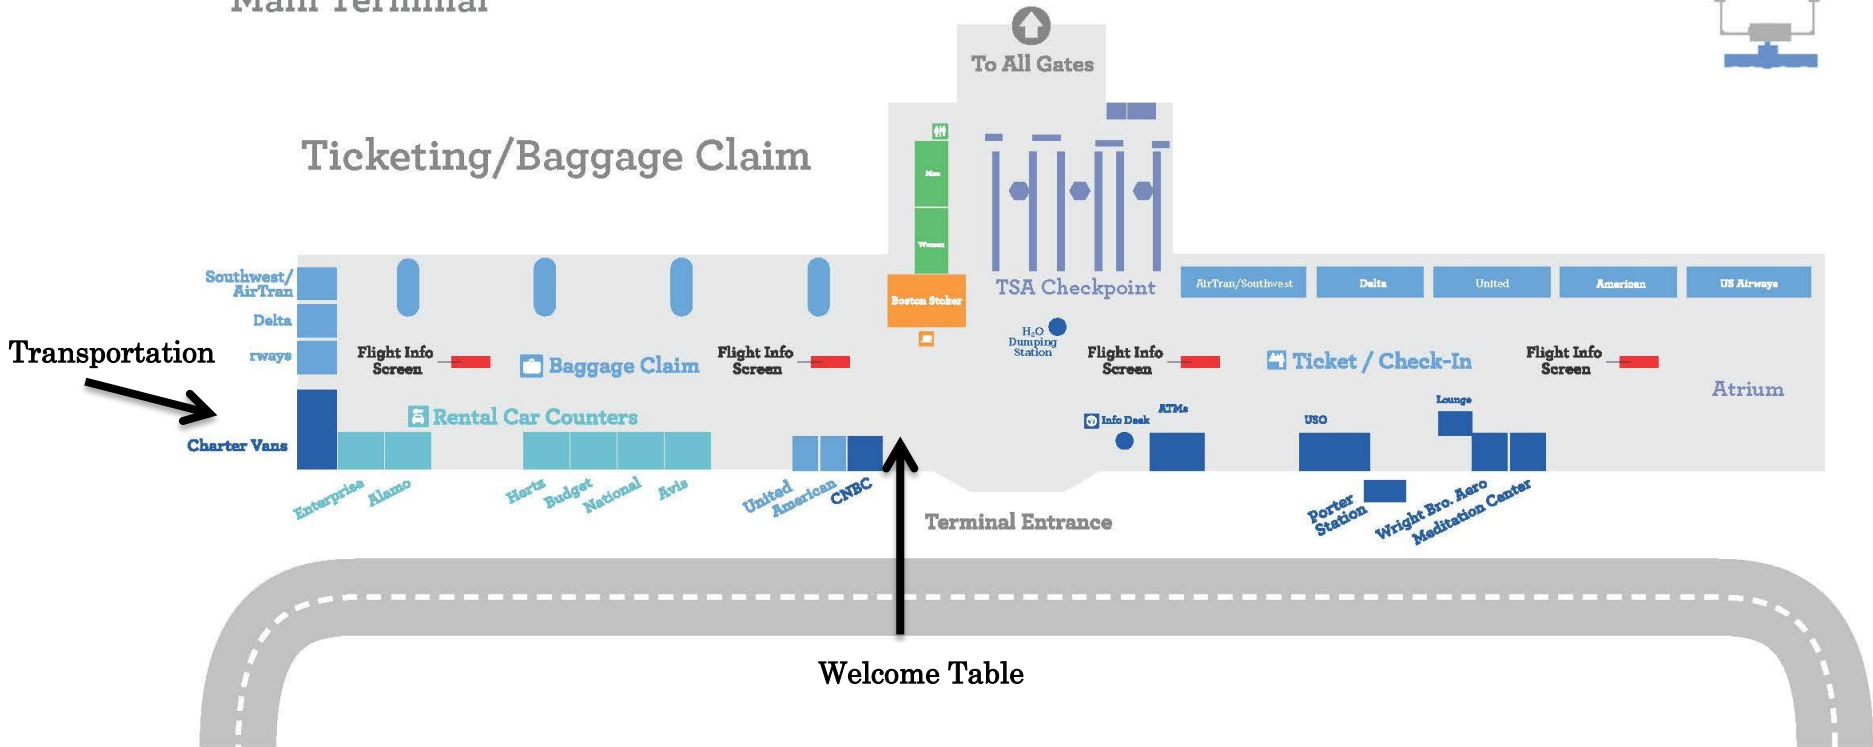

# Dayton International Airport Terminal Map

## Main Terminal

Key Map

### Ticketing/Baggage Claim

- Ticket / Check-In
- Coffee Shop
- Rest Rooms
- Baggage Claim
- Rental Car Counters
- Information Desk
- Flight Information Screen
- H<sub>2</sub>O Dumping Station

All airport services are provided during the arrival times listed on our website- [www.udayton.edu/international](http://www.udayton.edu/international).

**Welcome Table** – University representatives will be stationed here to help answer your questions.

**Transportation** -- If you need transportation to campus, visit this office and present proof of being a University of Dayton student. The cost of transportation will be covered by the university.