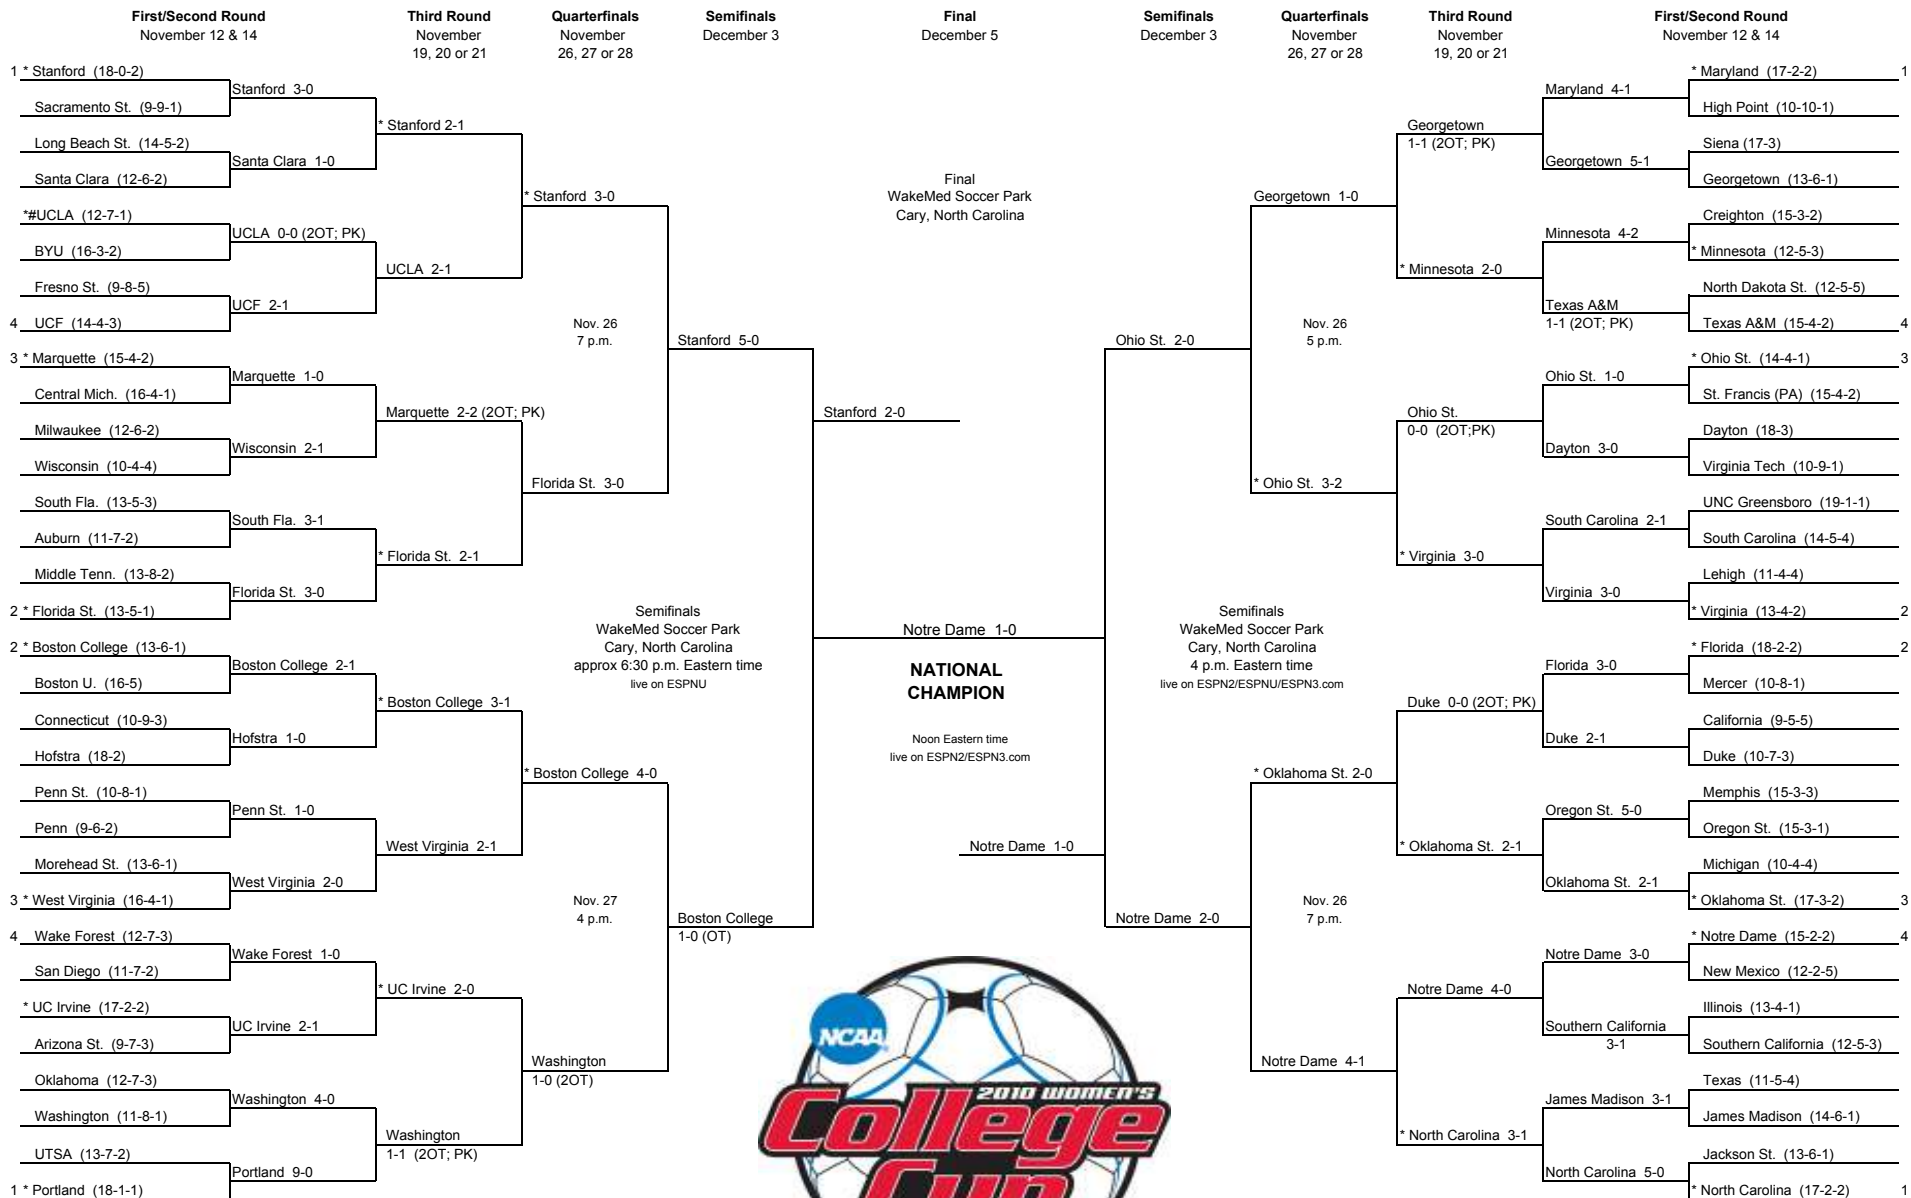

2010 NCAA Division I Women's SOCCER CHAMPIONSHIP

*Host institution for preliminary round games
 #Site will host games on November 11 and 13
 Order of semifinal games will be determined after quarterfinal round games are completed.
 Second semifinal game will begin play 45 minutes after the conclusion of the first game.