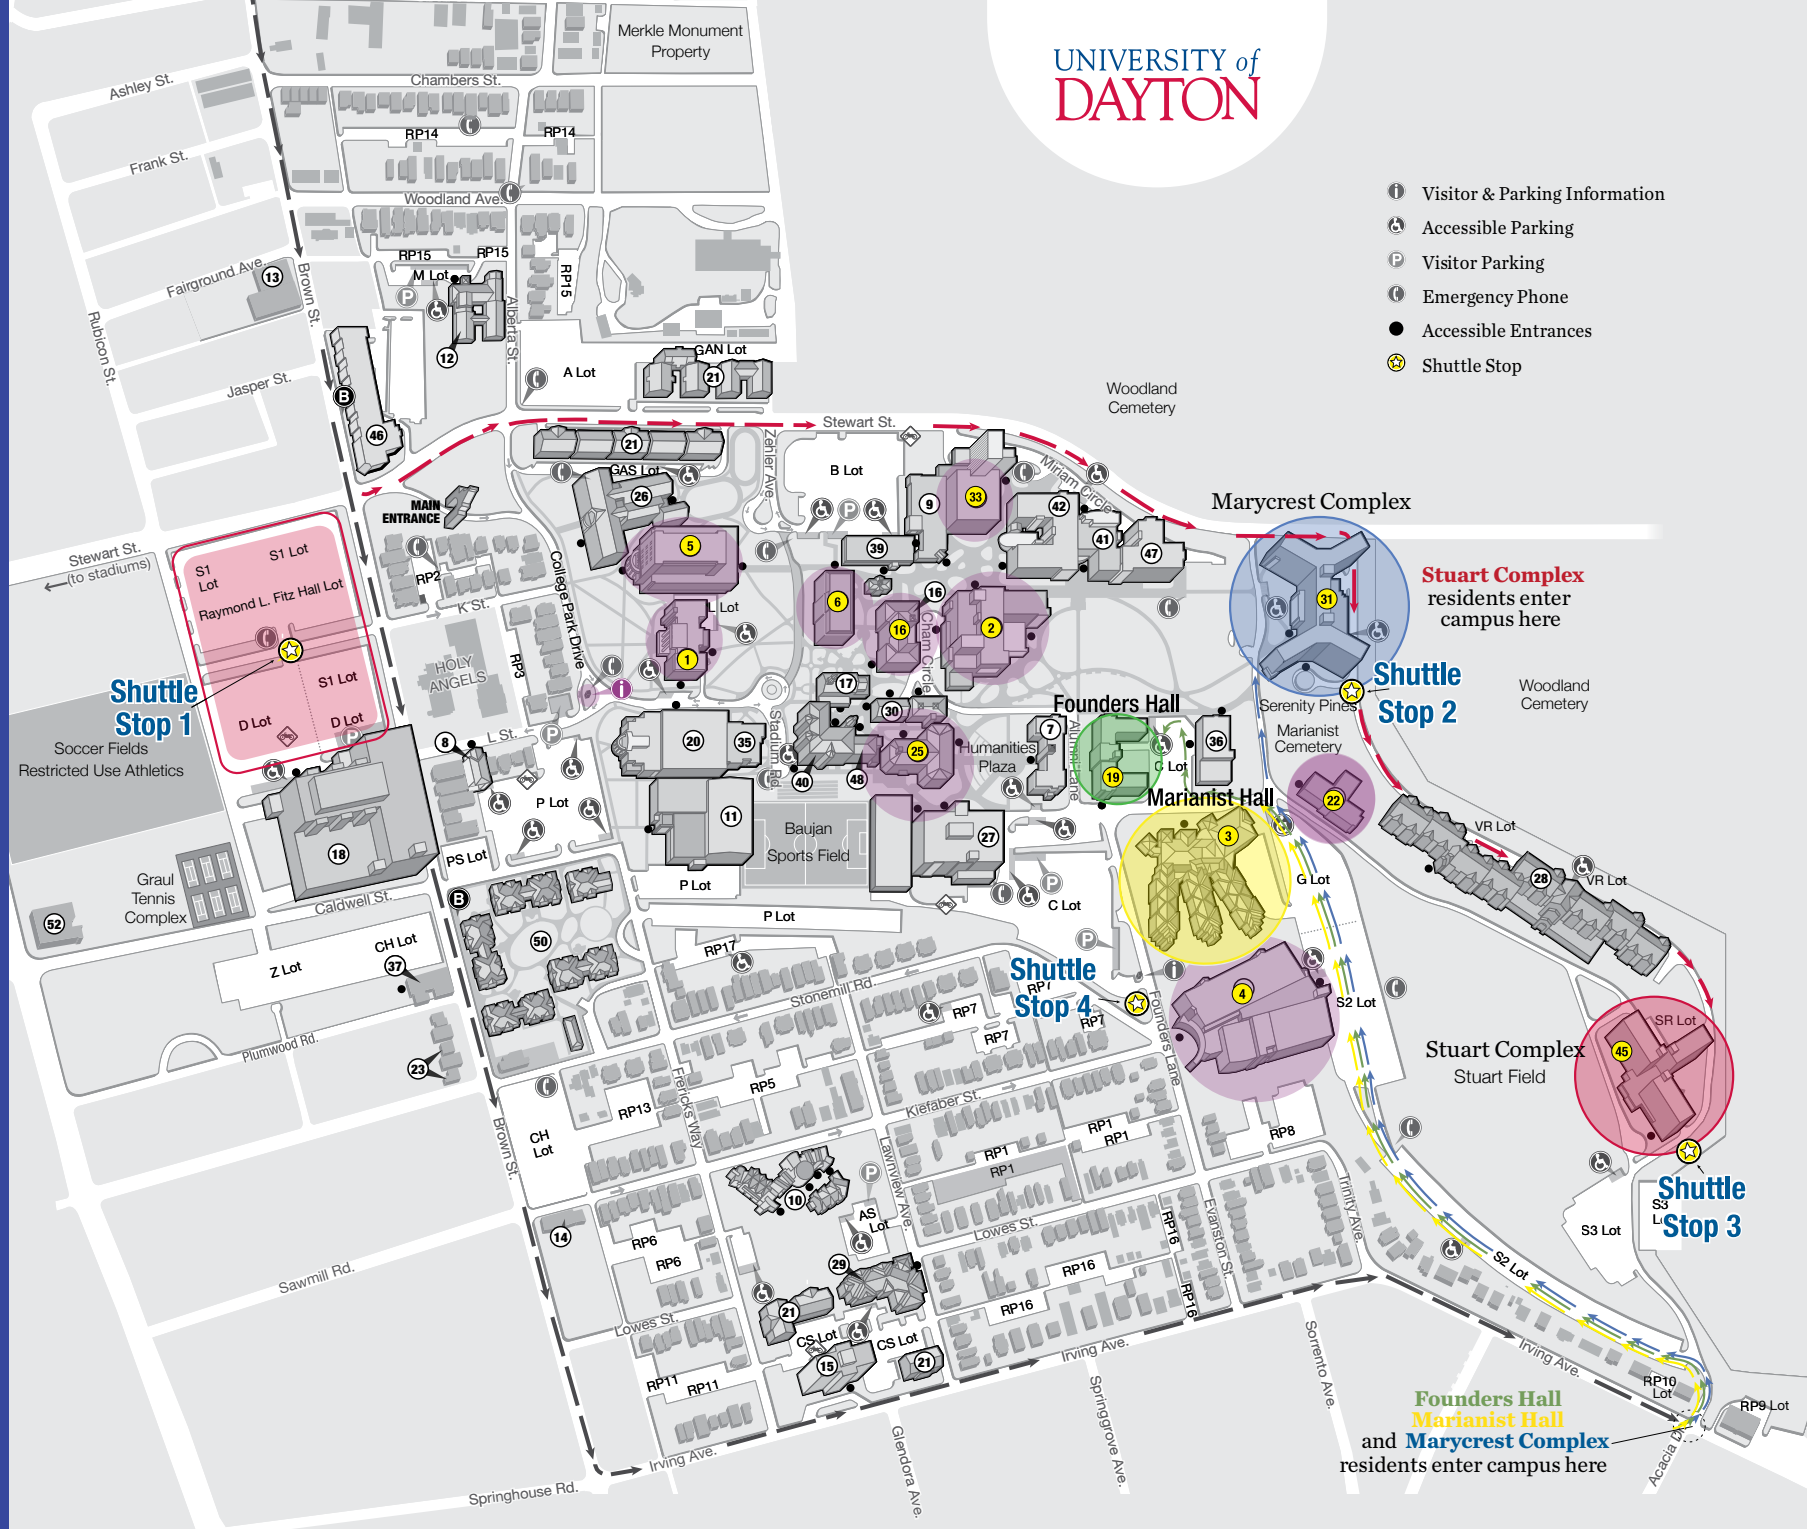

**MOVE-IN DAY
TRAFFIC MAP**

- 1 Albert Emanuel Hall:
Office of Admission
and Financial Aid
- 2 John F. Kennedy
Memorial Union
- 3 Marianist Hall:
Bookstore
- 4 RecPlex:
Recreational Complex
- 5 Roesch Library:
University Library
- 6 St. Mary's Hall:
Bursar, Flyer Student
Services and
President's Office
- 19 Founders Hall
- 22 Gosiger Hall:
Orientation Office
- 25 Jesse Philips
Humanities Center:
Sears Recital Hall
- 31 Marycrest Complex
- 33 Miriam Hall:
O'Leary Auditorium
- 45 Stuart Complex
- i Visitor Parking
Information Center

- Visitor & Parking Information
- Accessible Parking
- Visitor Parking
- Emergency Phone
- Accessible Entrances
- Shuttle Stop

Marycrest Complex

Stuart Complex
residents enter
campus here

**Shuttle
Stop 2**

Stuart Complex
Stuart Field

**Shuttle
Stop 3**

**Founders Hall
Marianist Hall
and Marycrest Complex**
residents enter campus here

**Shuttle
Stop 1**

**Shuttle
Stop 4**