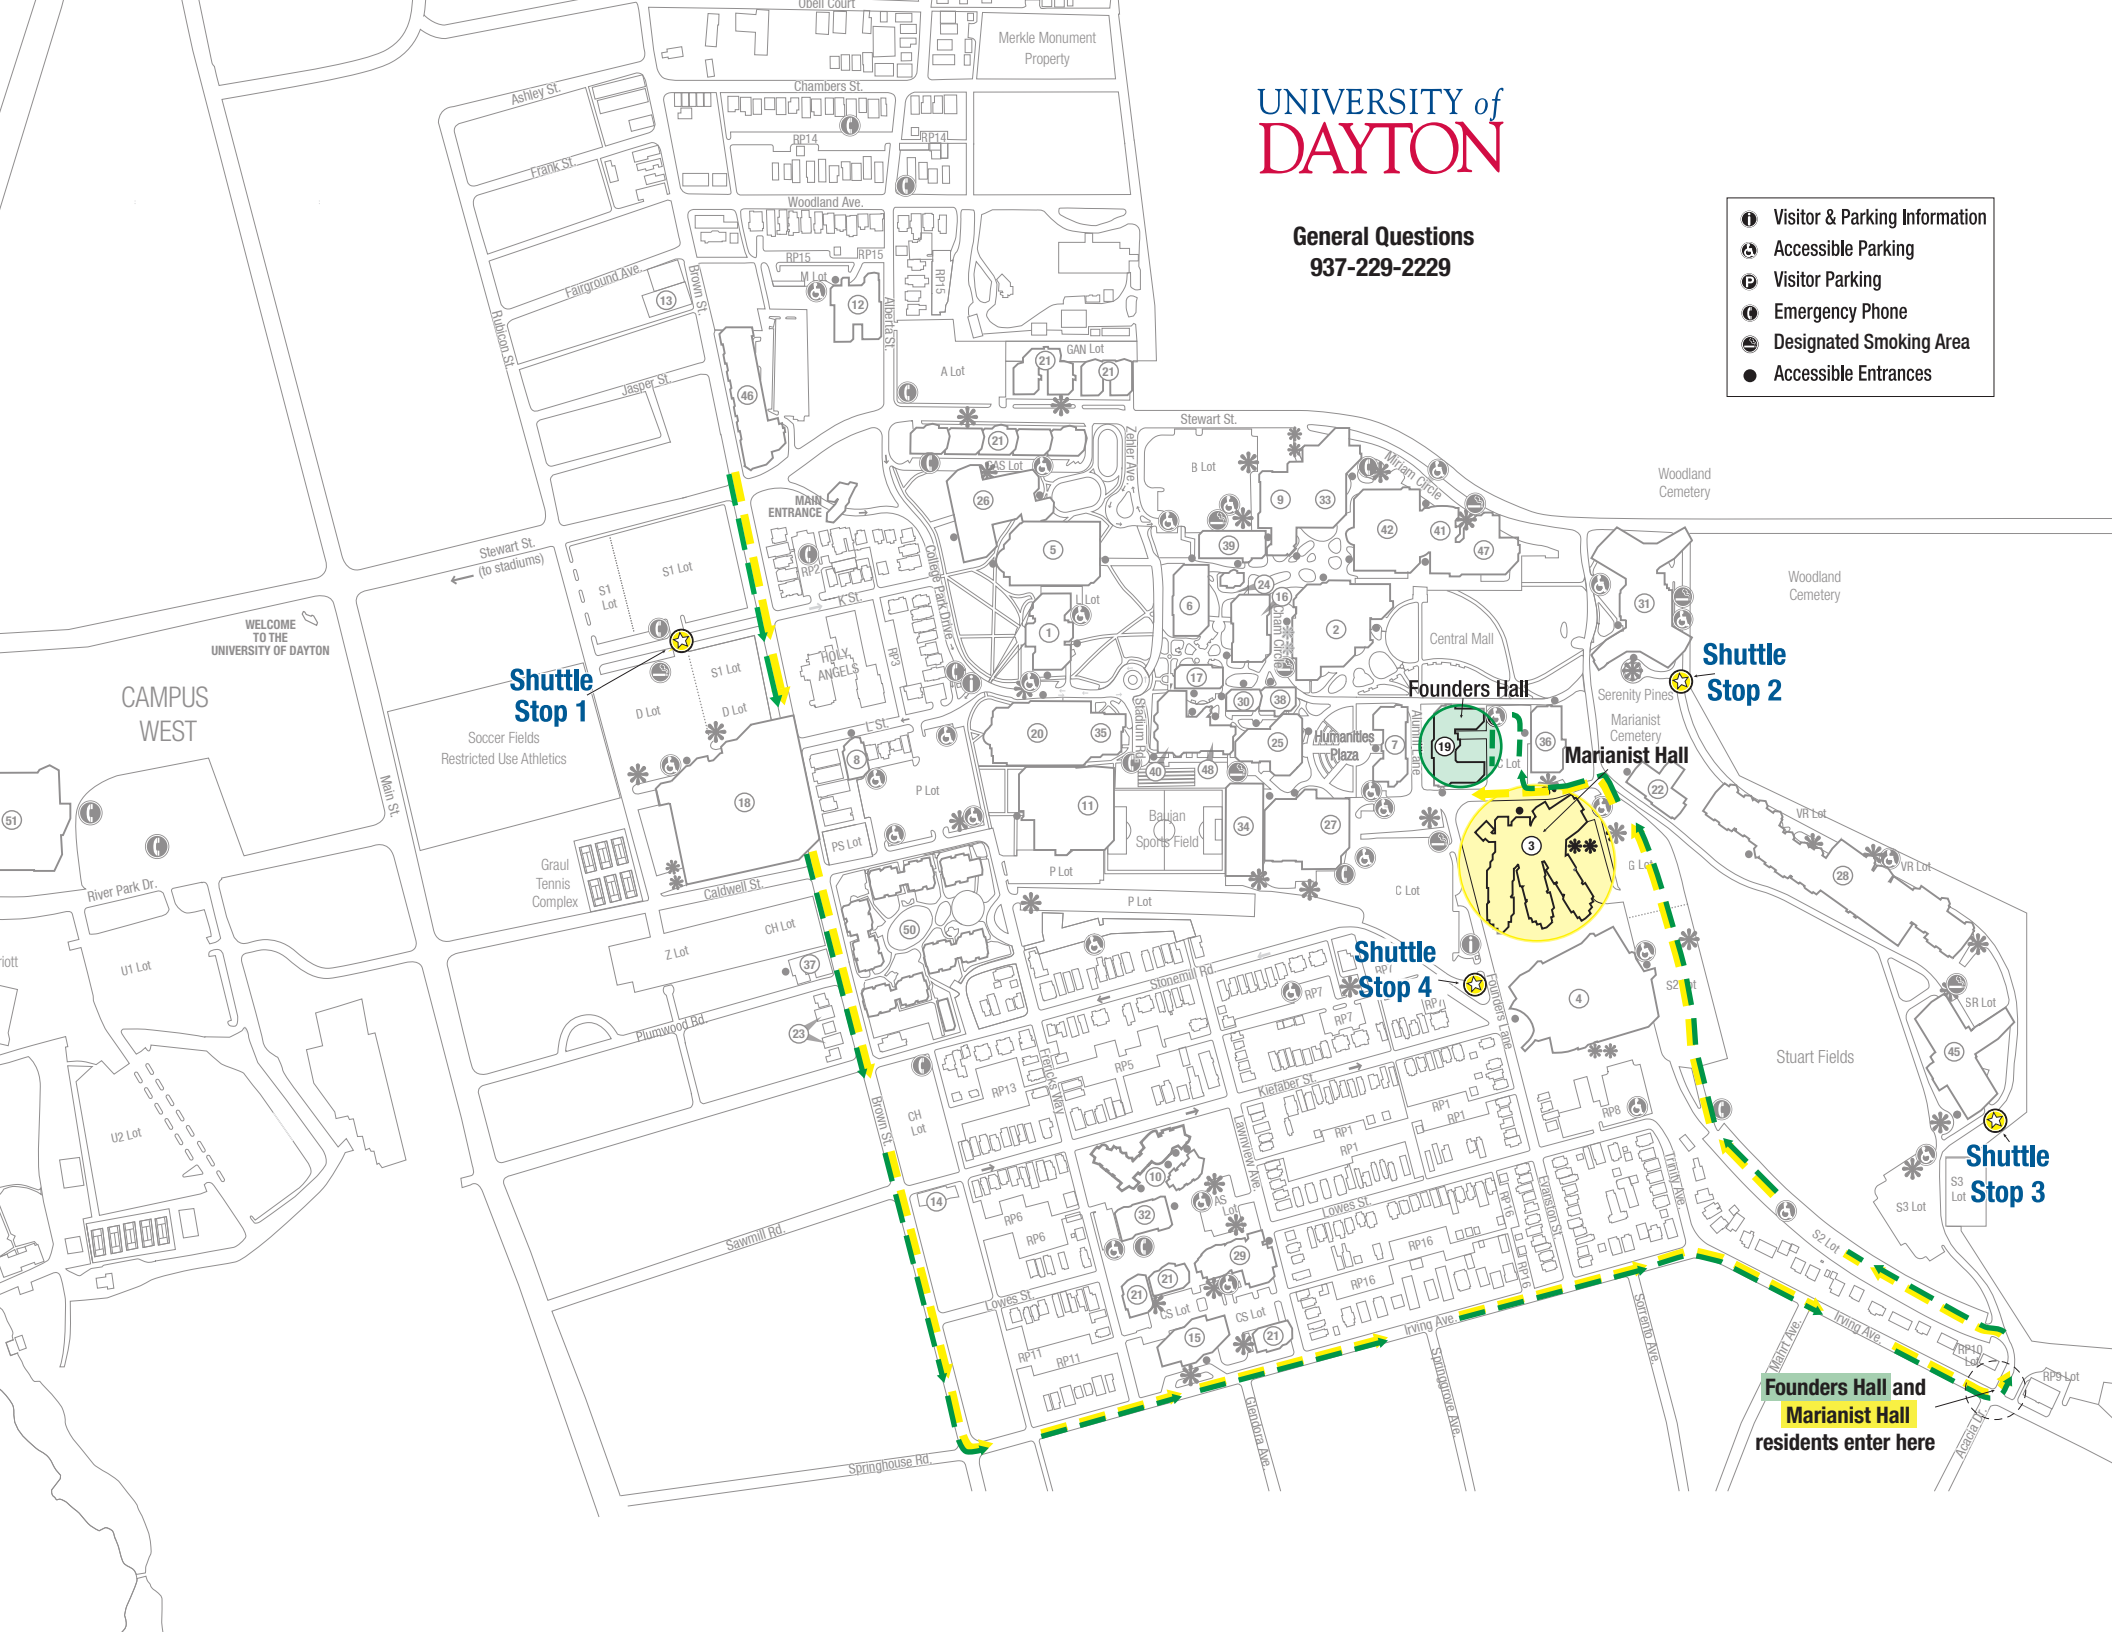

UNIVERSITY of DAYTON

General Questions
937-229-2229

- 📍 Visitor & Parking Information
- ♿ Accessible Parking
- P Visitor Parking
- 📞 Emergency Phone
- 🚭 Designated Smoking Area
- Accessible Entrances

Shuttle Stop 1

Shuttle Stop 2

Shuttle Stop 4

Shuttle Stop 3

Founders Hall and Marianist Hall residents enter here

WELCOME TO THE UNIVERSITY OF DAYTON

CAMPUS WEST

Merkle Monument Property

Woodland Cemetery

Woodland Cemetery

Stuart Fields

Shuttle Stop 1

Shuttle Stop 2

Shuttle Stop 4

Shuttle Stop 3

Founders Hall and Marianist Hall residents enter here

WELCOME TO THE UNIVERSITY OF DAYTON

CAMPUS WEST

Merkle Monument Property

Woodland Cemetery

Woodland Cemetery

Stuart Fields