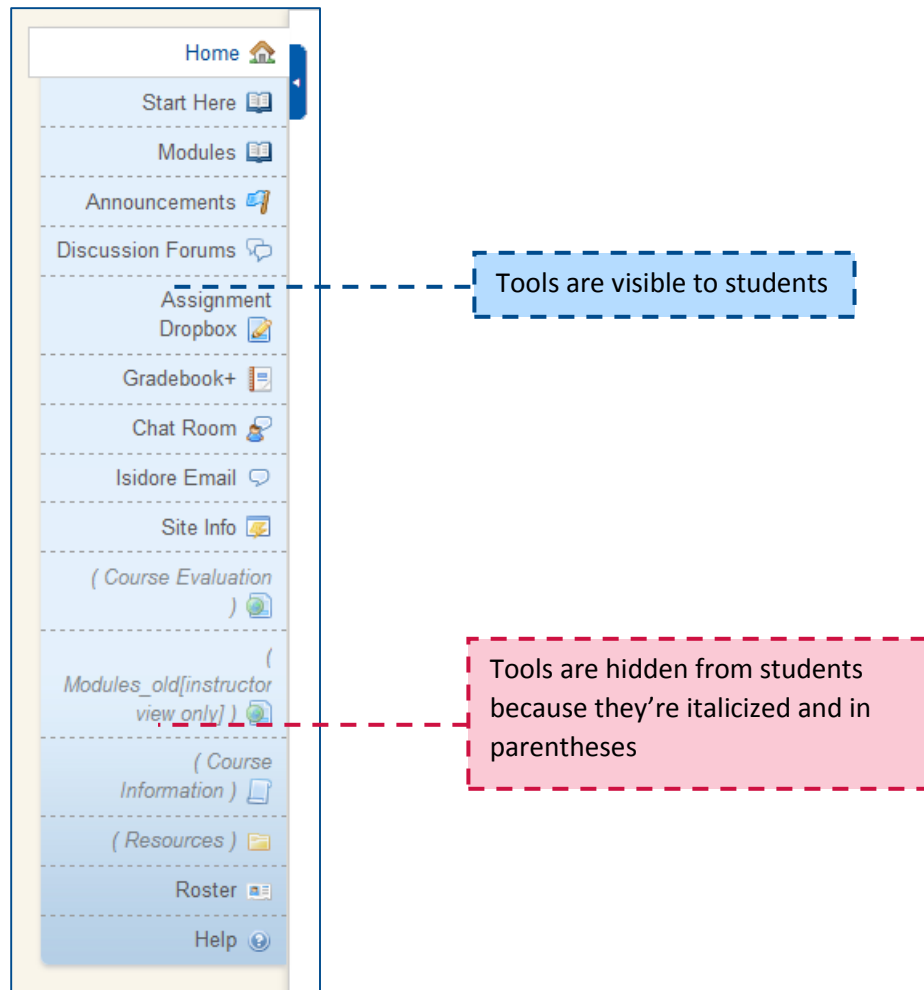

Isidore Tip – Why Are Some Tool Names in Parentheses?

Have you ever wondered why some tool names are italicized and in parentheses? If a tool name is italicized and in parentheses, it is hidden from students' view. This tip will show you how to hide (and make available) tools to students.

If you wish to make a hidden tool available to your students (or wish to hide a tool from students) you simply need to navigate to the **Site Info--> Rename/Reorder Tools** and click on the light bulb next to the tool name. If the light bulb is yellow (on) then the tool is available to students. If the light bulb is gray (off) then the tool is hidden from students. Be sure to click the 'Save' button at the top or bottom of the screen when you're done.